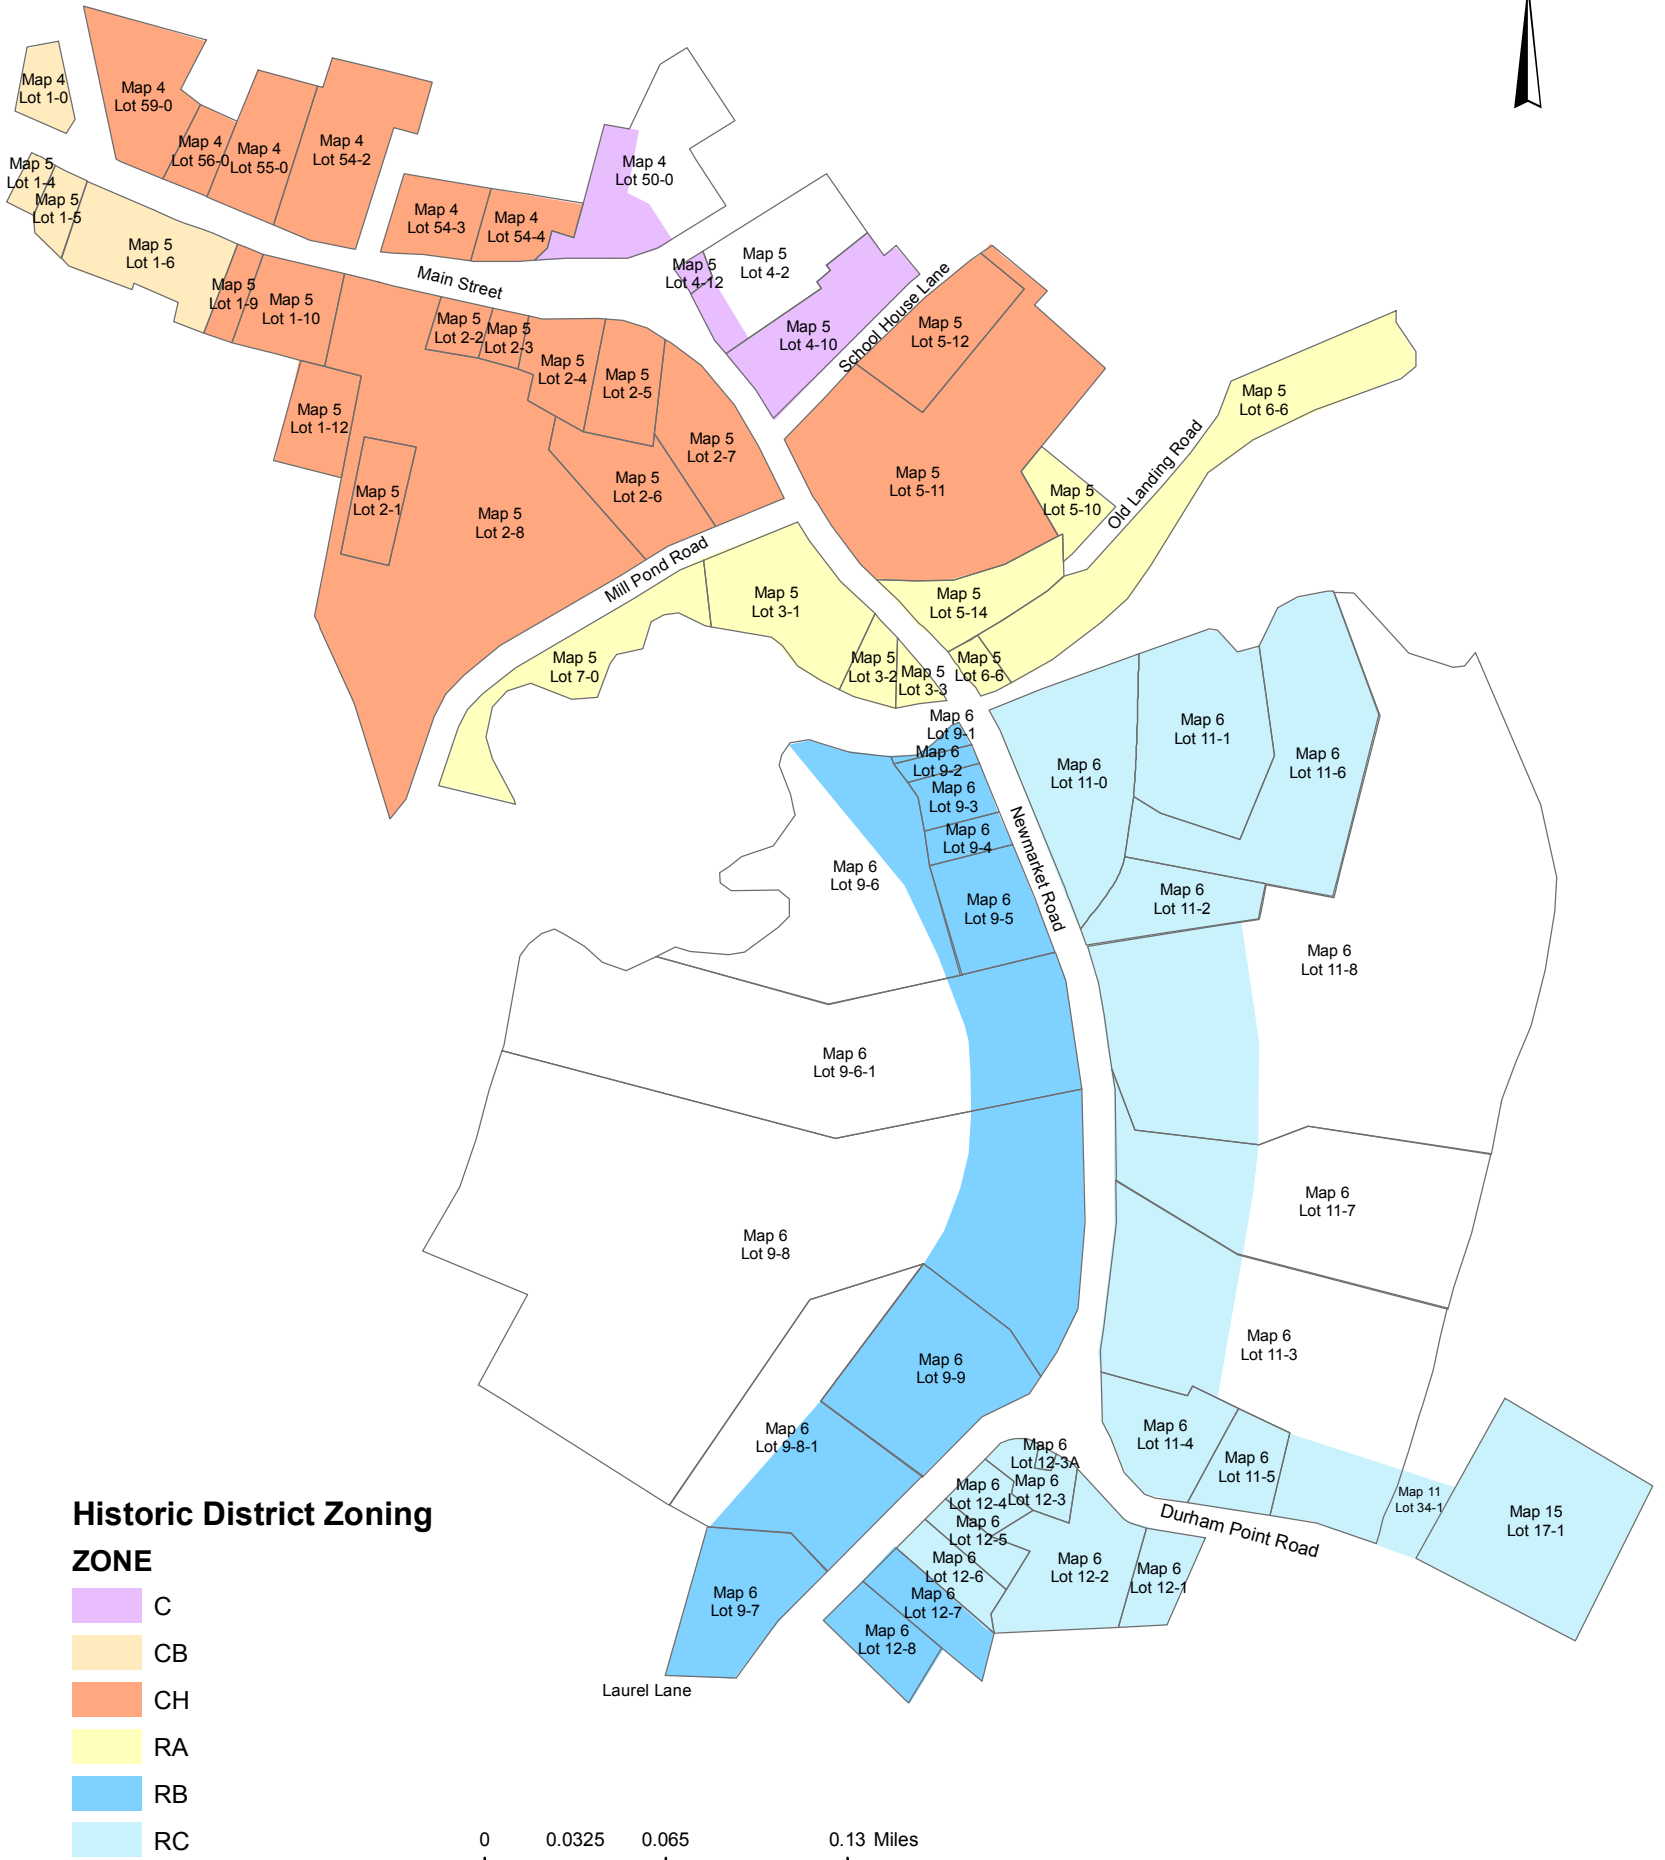

# Durham Historic Overlay District July 2016

## Historic District Zoning

### ZONE

- C
- CB
- CH
- RA
- RB
- RC

1 inch = 0.07 miles

Map created July 2006 by the  
Town of Durham and  
updated July 2016.

THIS MAP IS FOR REFERENCE ONLY.  
IT IS NOT INTENDED FOR LEGAL DESCRIPTION OR CONVEYANCE.