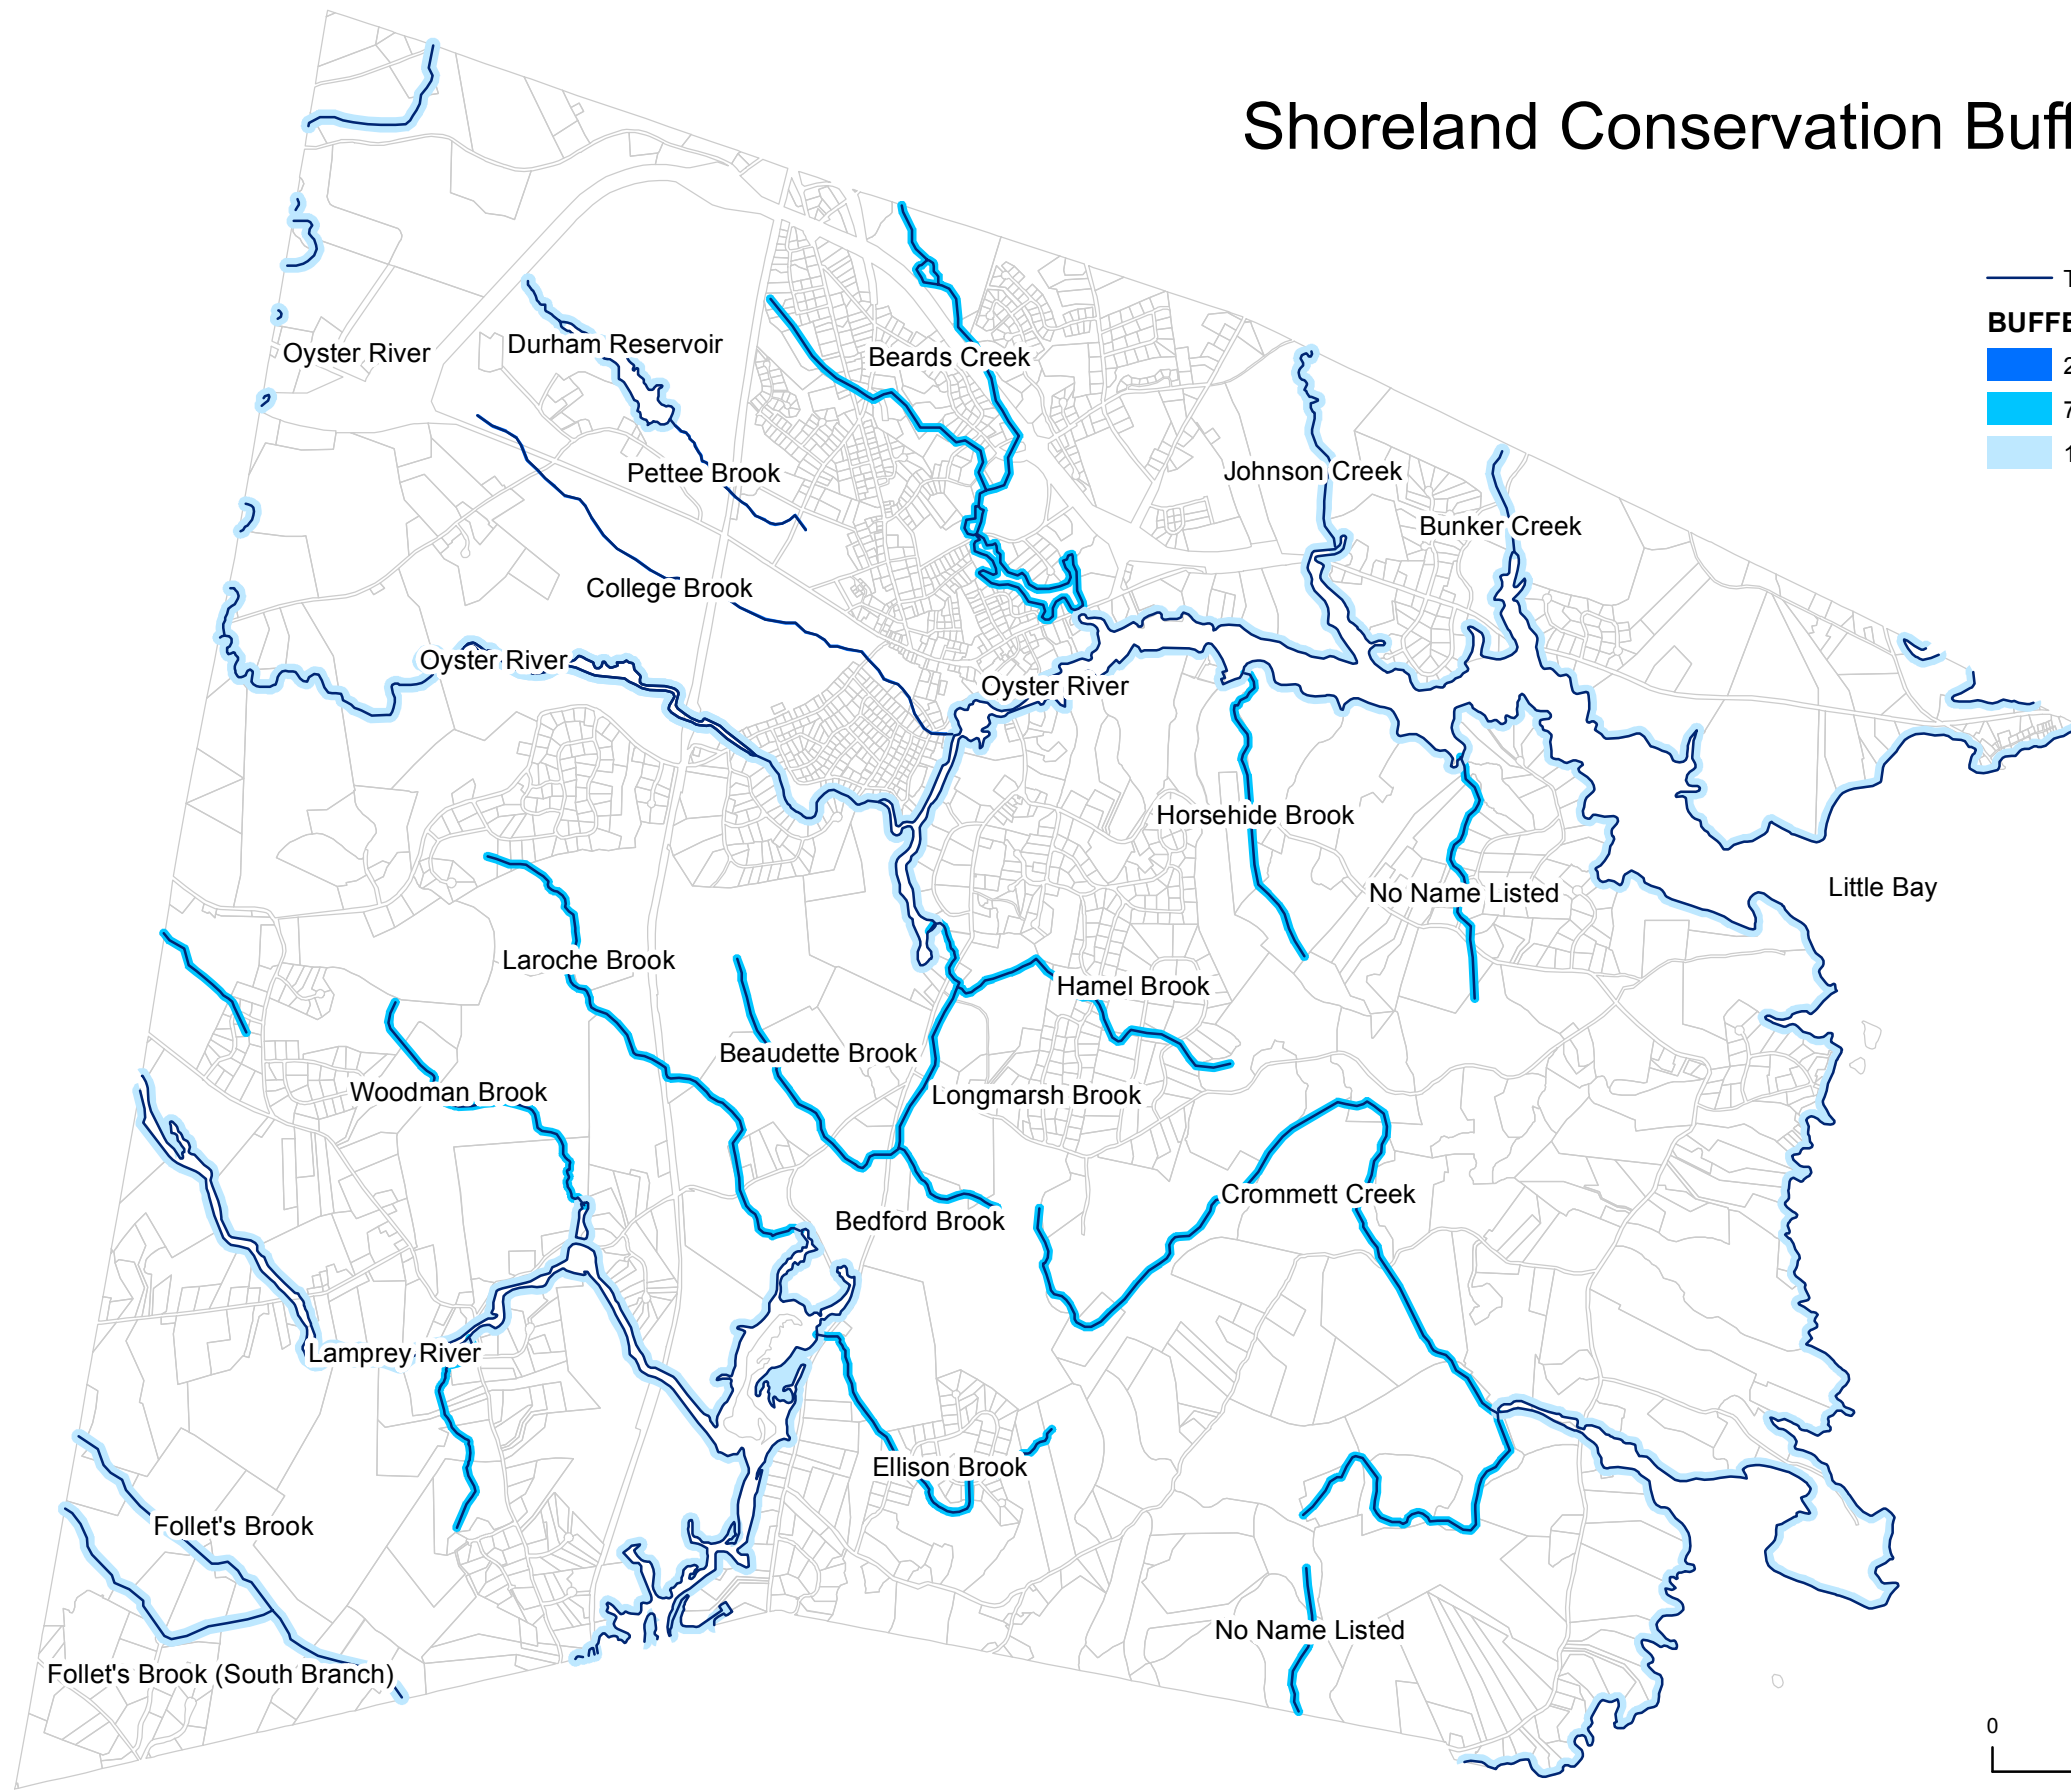

Shoreland Conservation Buffer Zones

Legend

-  Target Buffered Water Bodies - Total = (44)
- BUFFER ZONES - Total = (44)**
-  25 Feet - Total = (2)
-  75 Feet - Total = (14)
-  125 Feet - Total = (28)

1 inch = 0.6 miles

Great Bay