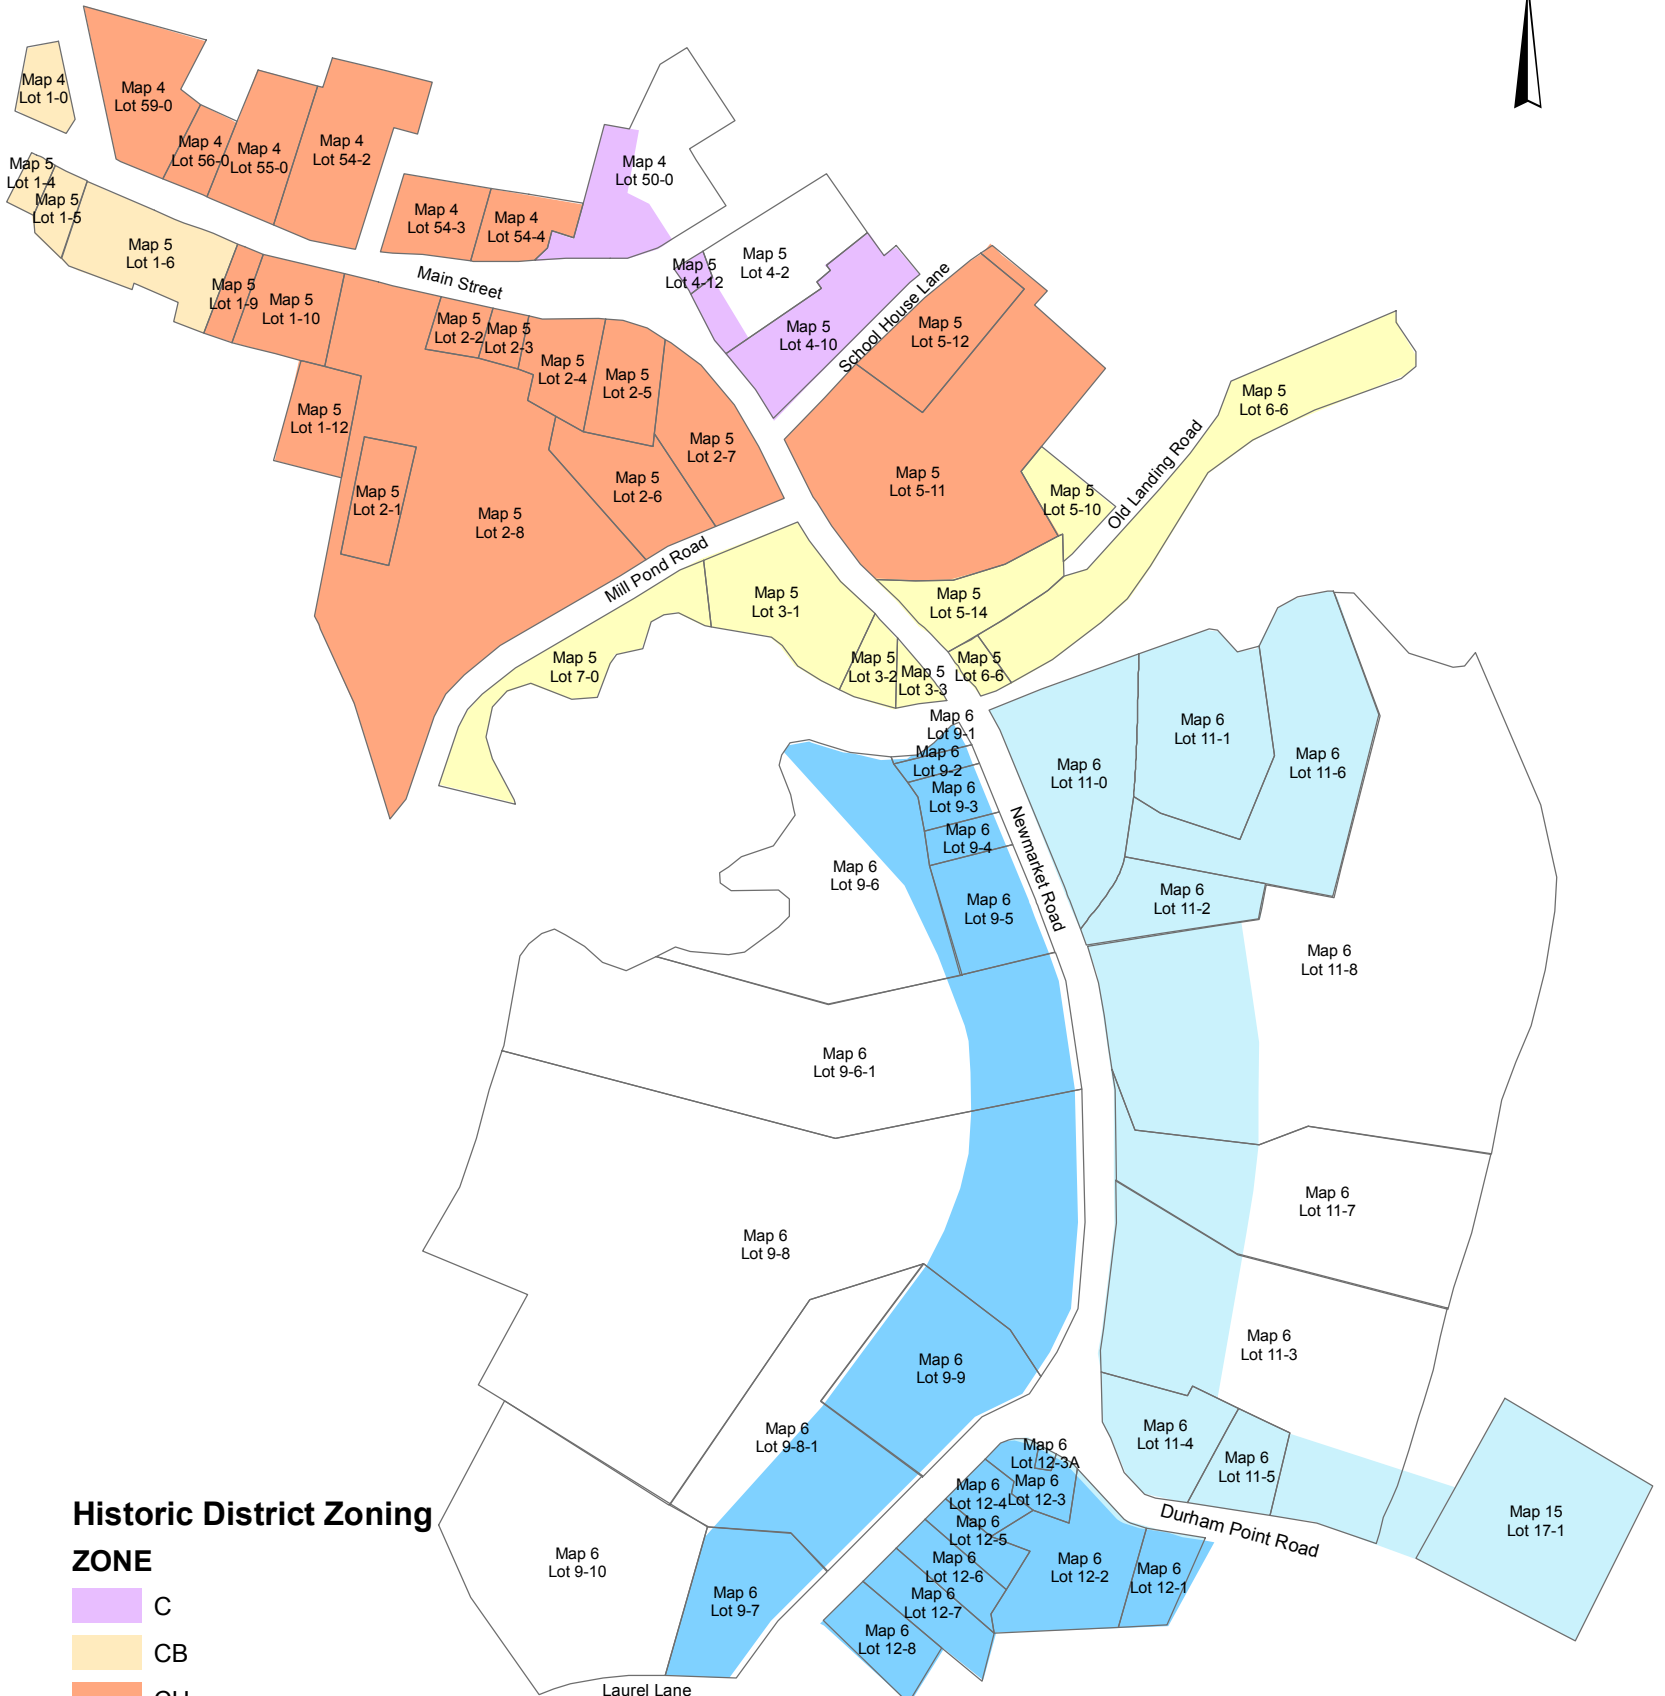

Durham Historic Overlay District

Historic District Zoning

ZONE

- C
- CB
- CH
- RA
- RB
- RC

1 inch = 0.07 miles

Map created July 2006 by the Town of Durham and updated January 2016 using ArcGIS 9.0.

THIS MAP IS FOR REFERENCE ONLY. IT IS NOT INTENDED FOR LEGAL DESCRIPTION OR CONVEYANCE.