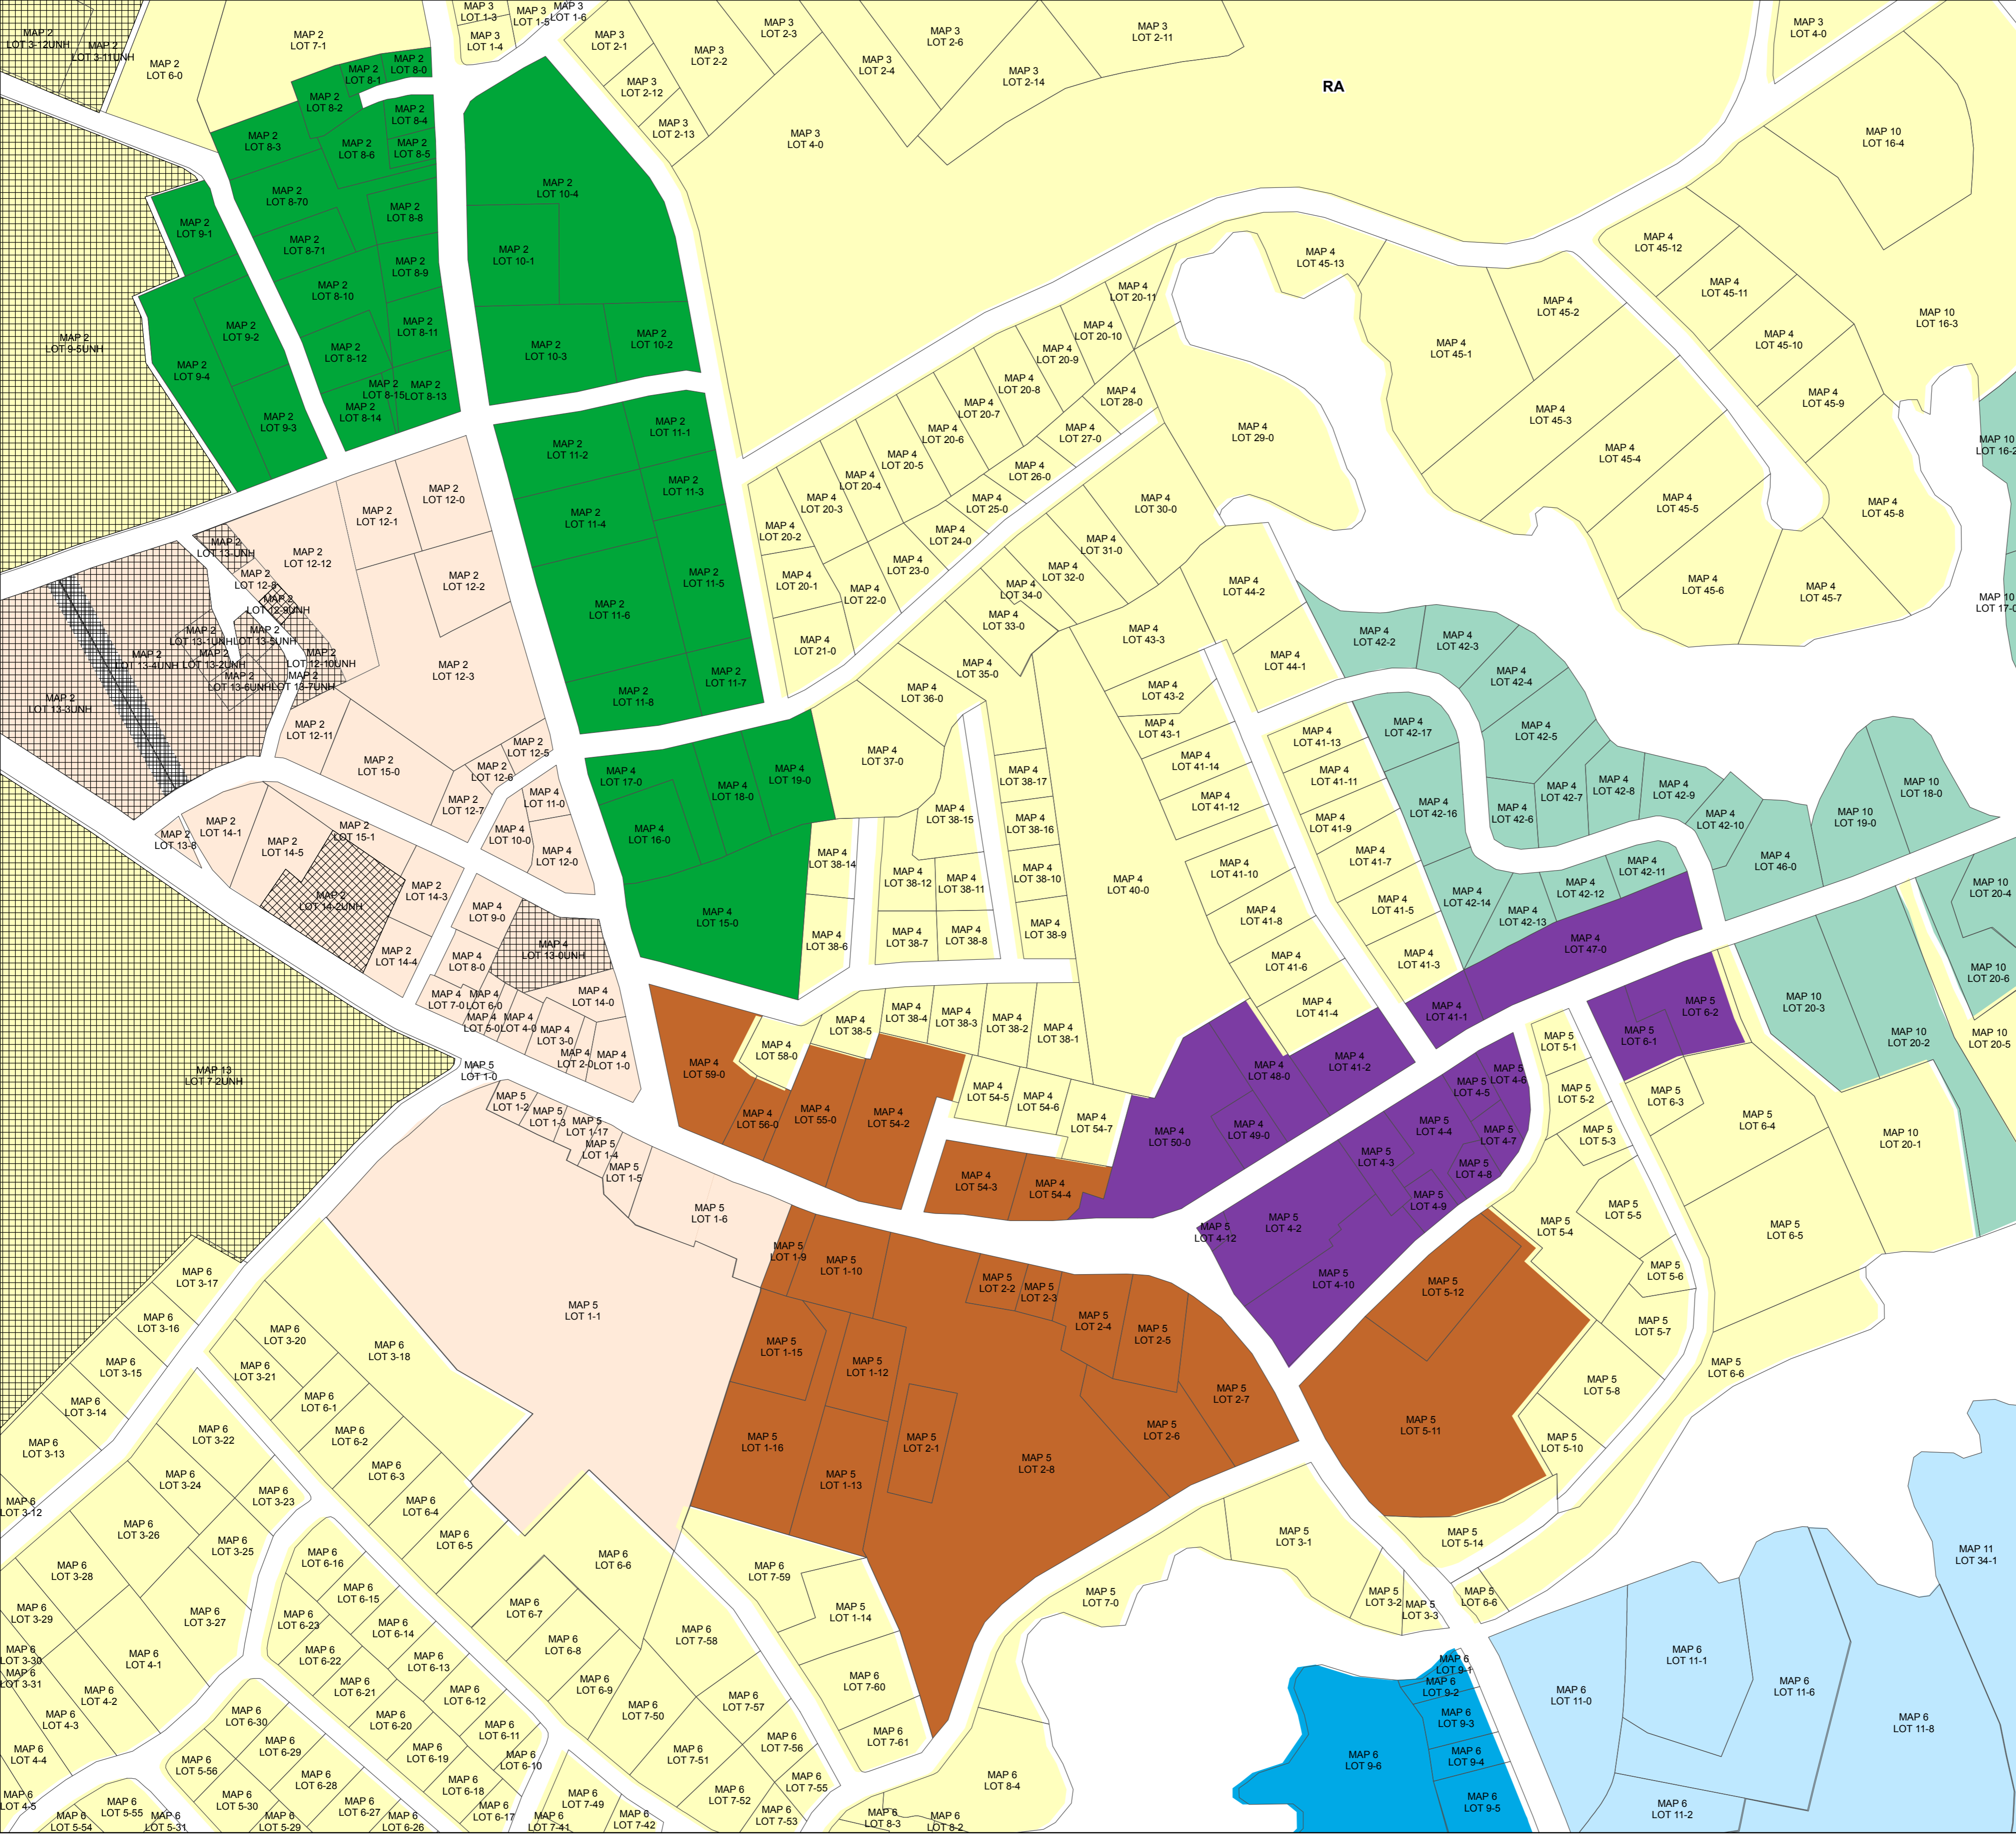

# Zoning Map Downtown Districts Durham, NH

## LEGEND

-  **CB - Central Business**
-  **CC - Coe's Corner**
-  **C - Courthouse**
-  **CH - Church Hill**
-  **DBP - Durham Business Park**
-  **OR - Office And Research Rte. 108**
-  **PO - Professional Office**
-  **RA - Residence A**
-  **RB - Residence B**
-  **RC - Residence C**
-  **UNH - UNH Properties**

Map produced by  
Karen Edwards  
April 29, 2013  
Revised March 16, 2017

**FOR PLANNING PURPOSES ONLY  
THIS MAP IS NOT INTENDED TO  
REPRESENT LEGAL DESCRIPTION  
OR CONVEYANCE**