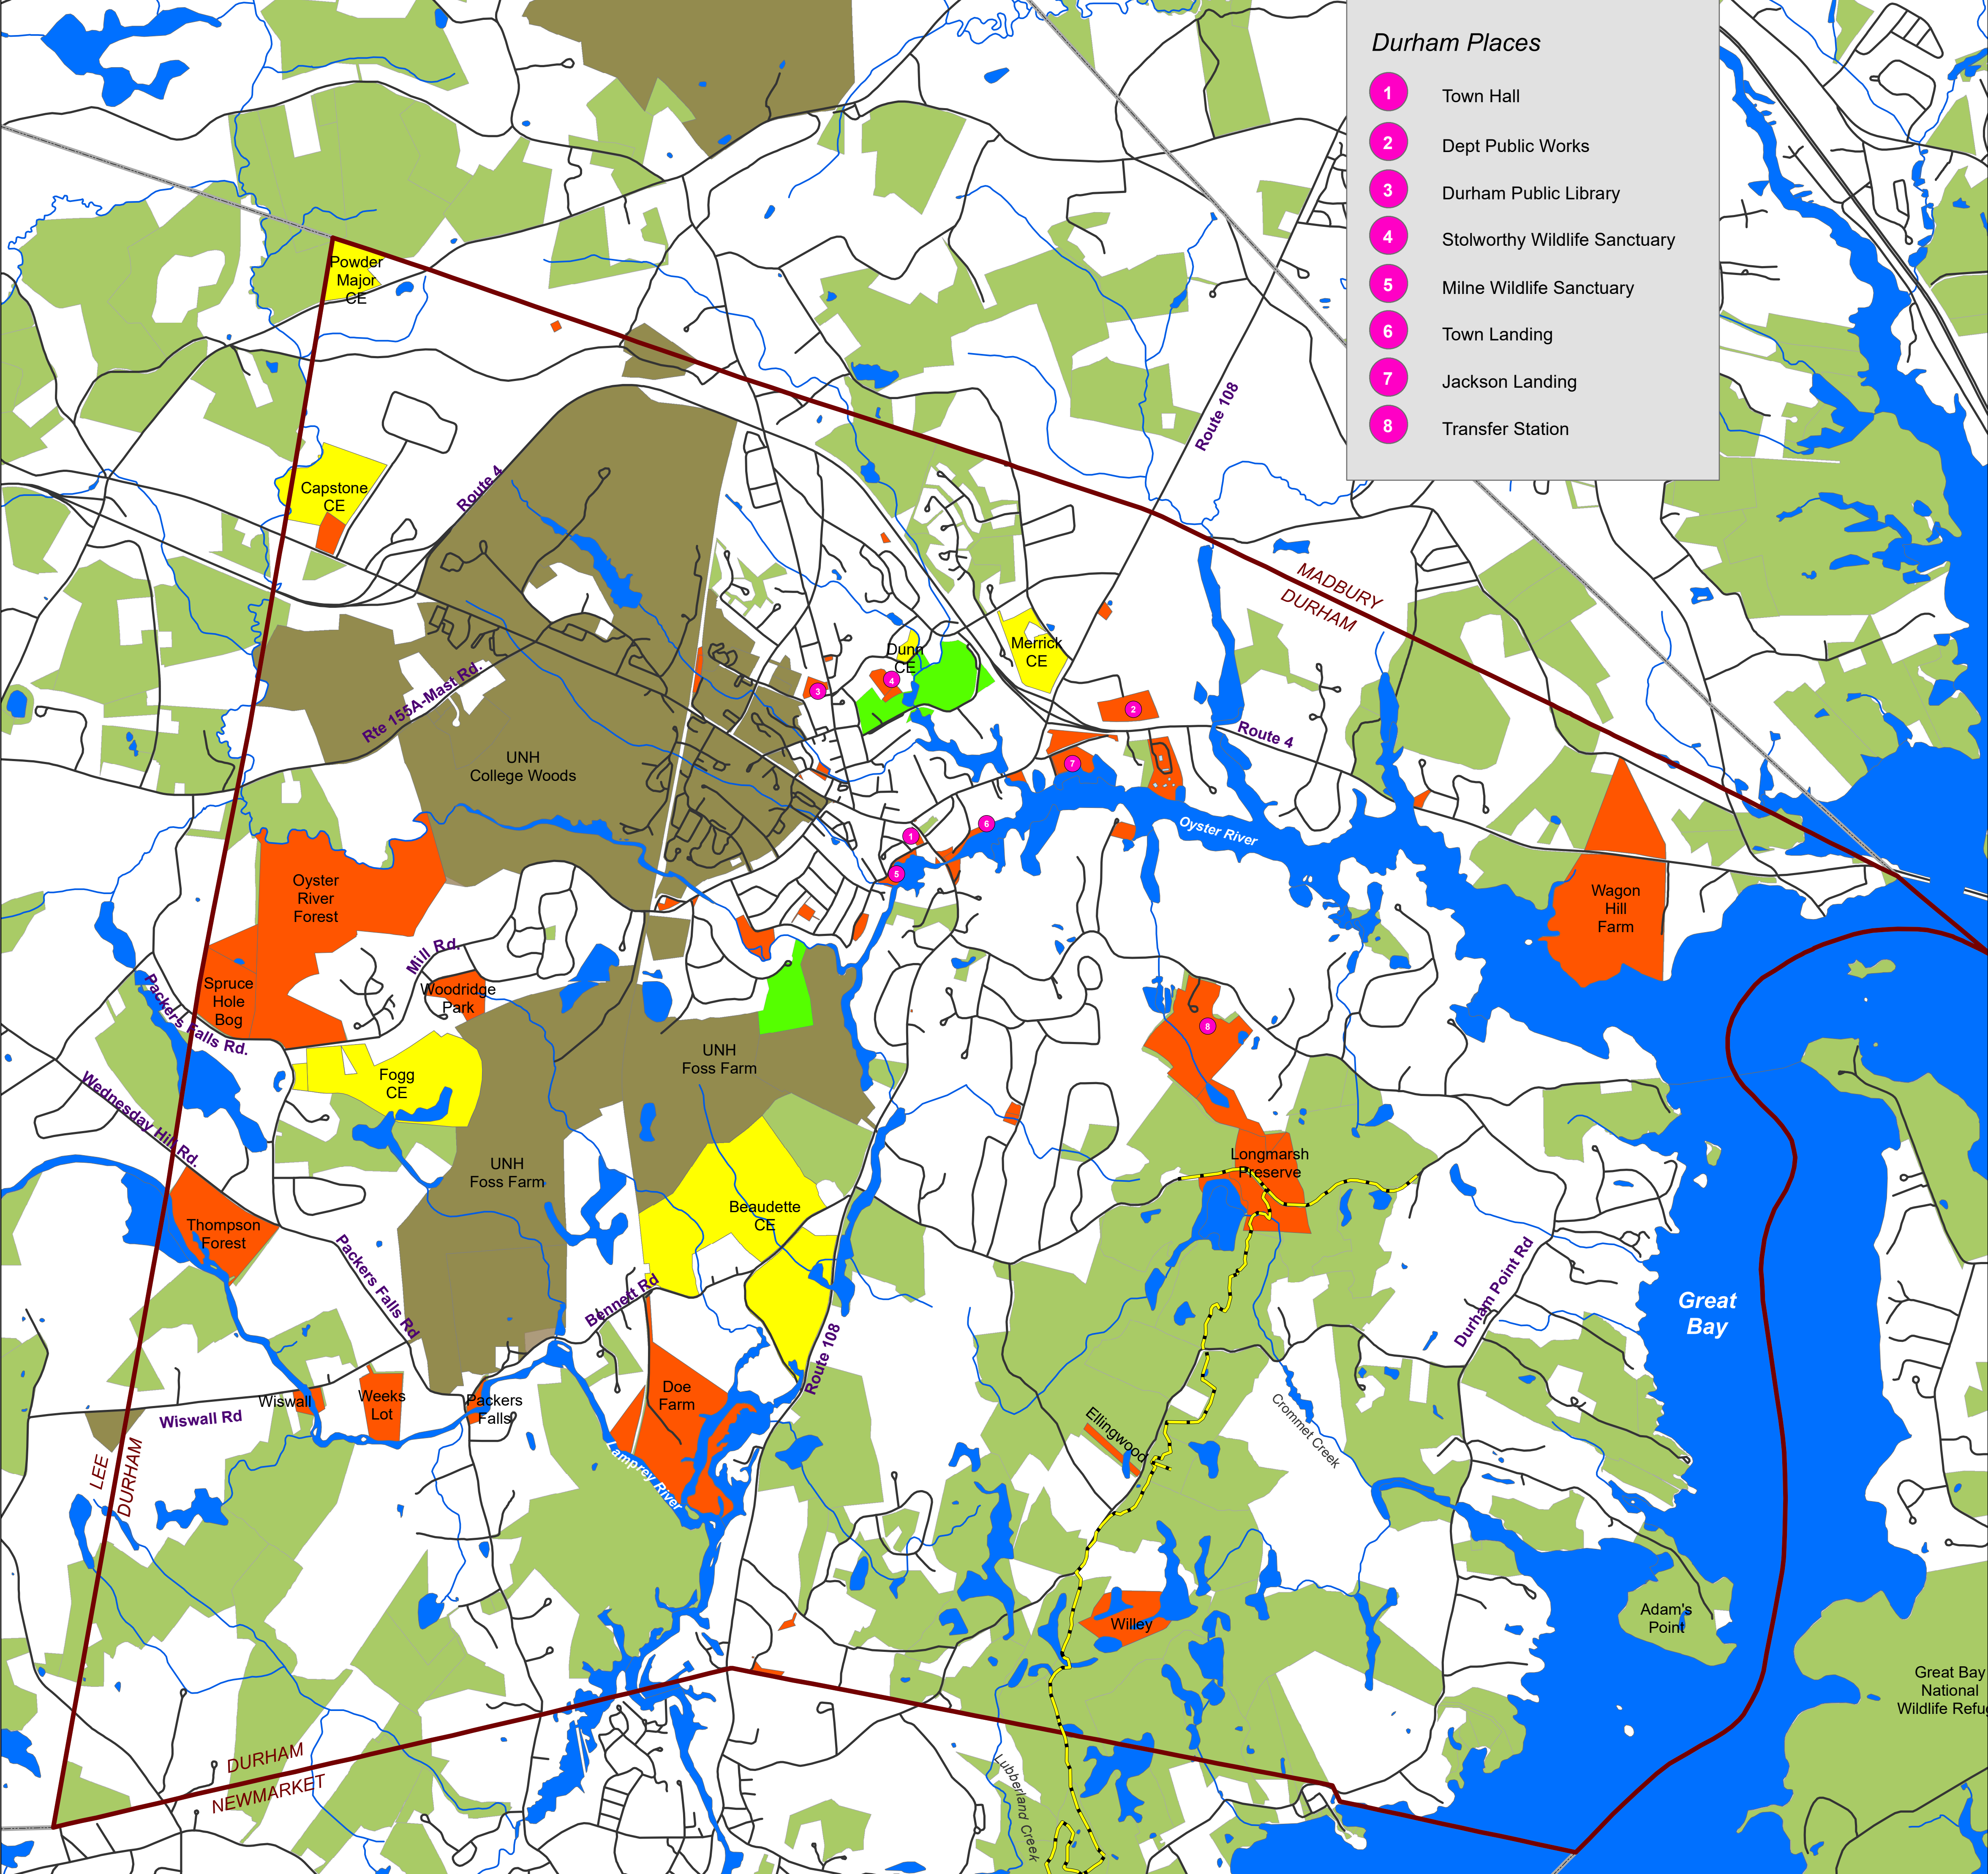

- Durham Places**
- 1 Town Hall
 - 2 Dept Public Works
 - 3 Durham Public Library
 - 4 Stolworthy Wildlife Sanctuary
 - 5 Milne Wildlife Sanctuary
 - 6 Town Landing
 - 7 Jackson Landing
 - 8 Transfer Station

- Durham-Owned Lands
- Durham-Held Conservation Easements
- UNH Lands
- ORSD Parcels
- Other Conserved Lands
- Durham Town Boundary
- The Sweet Trail
- Roads
- Other Town Boundaries
- Streams
- Waterbodies

CONSERVATION LAND and OTHER OPEN SPACE

Durham, New Hampshire

Boundaries and features are approximate. Conservation lands, UNH lands, roads, town boundaries, streams from NH GRANIT.