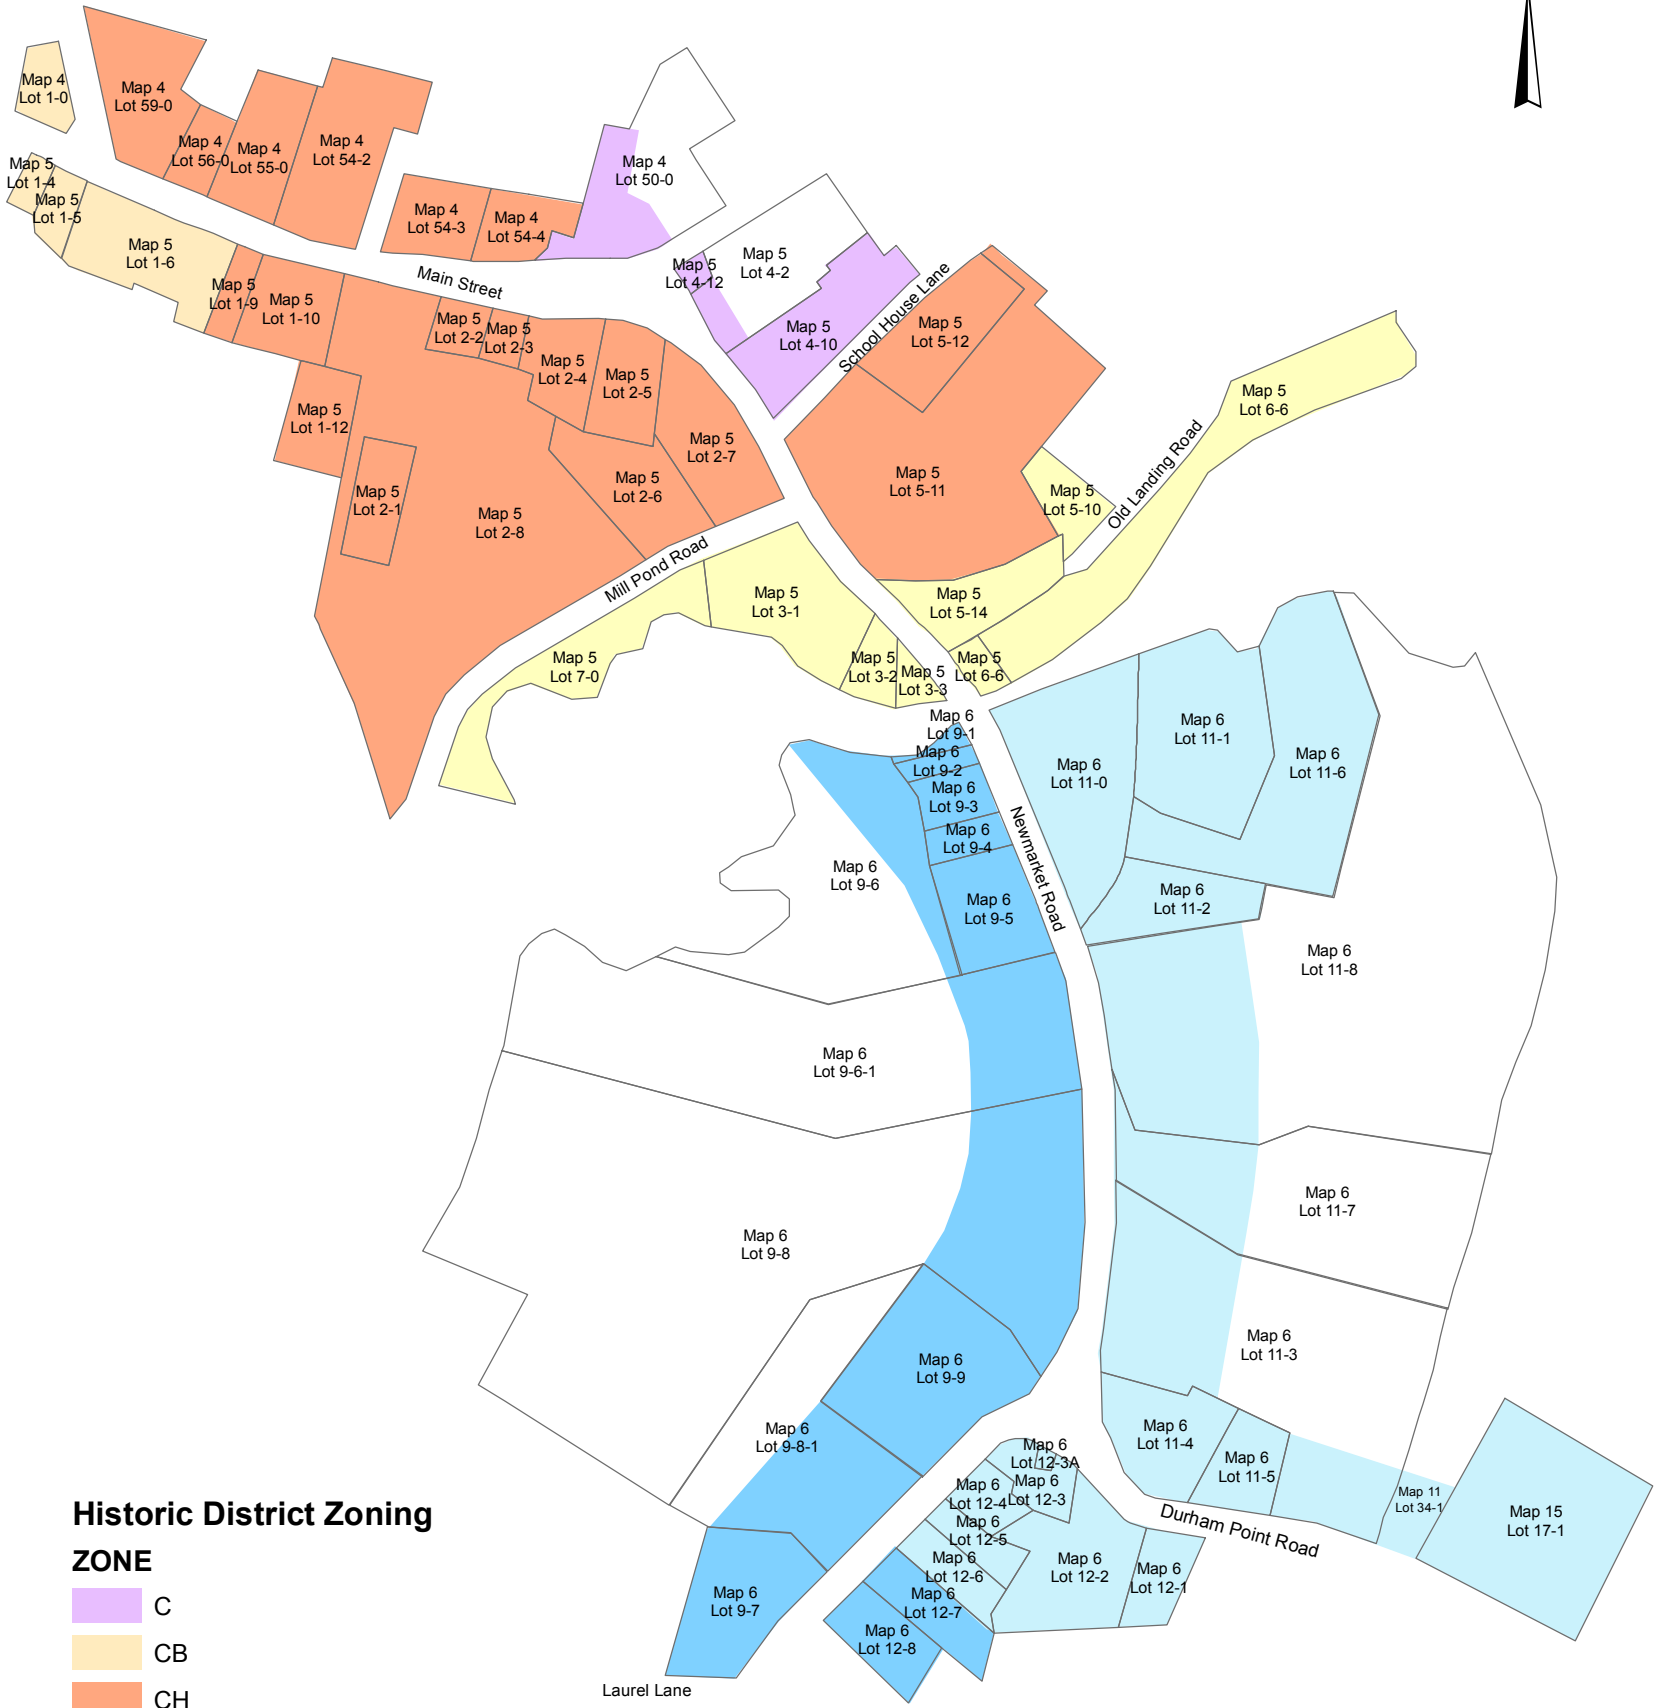

# Durham Historic Overlay District July 2016

## Historic District Zoning

### ZONE

- C
- CB
- CH
- RA
- RB
- RC

1 inch = 0.07 miles

Map created July 2006 by the  
Town of Durham and  
updated July 2016.

THIS MAP IS FOR REFERENCE ONLY.  
IT IS NOT INTENDED FOR LEGAL DESCRIPTION OR CONVEYANCE.