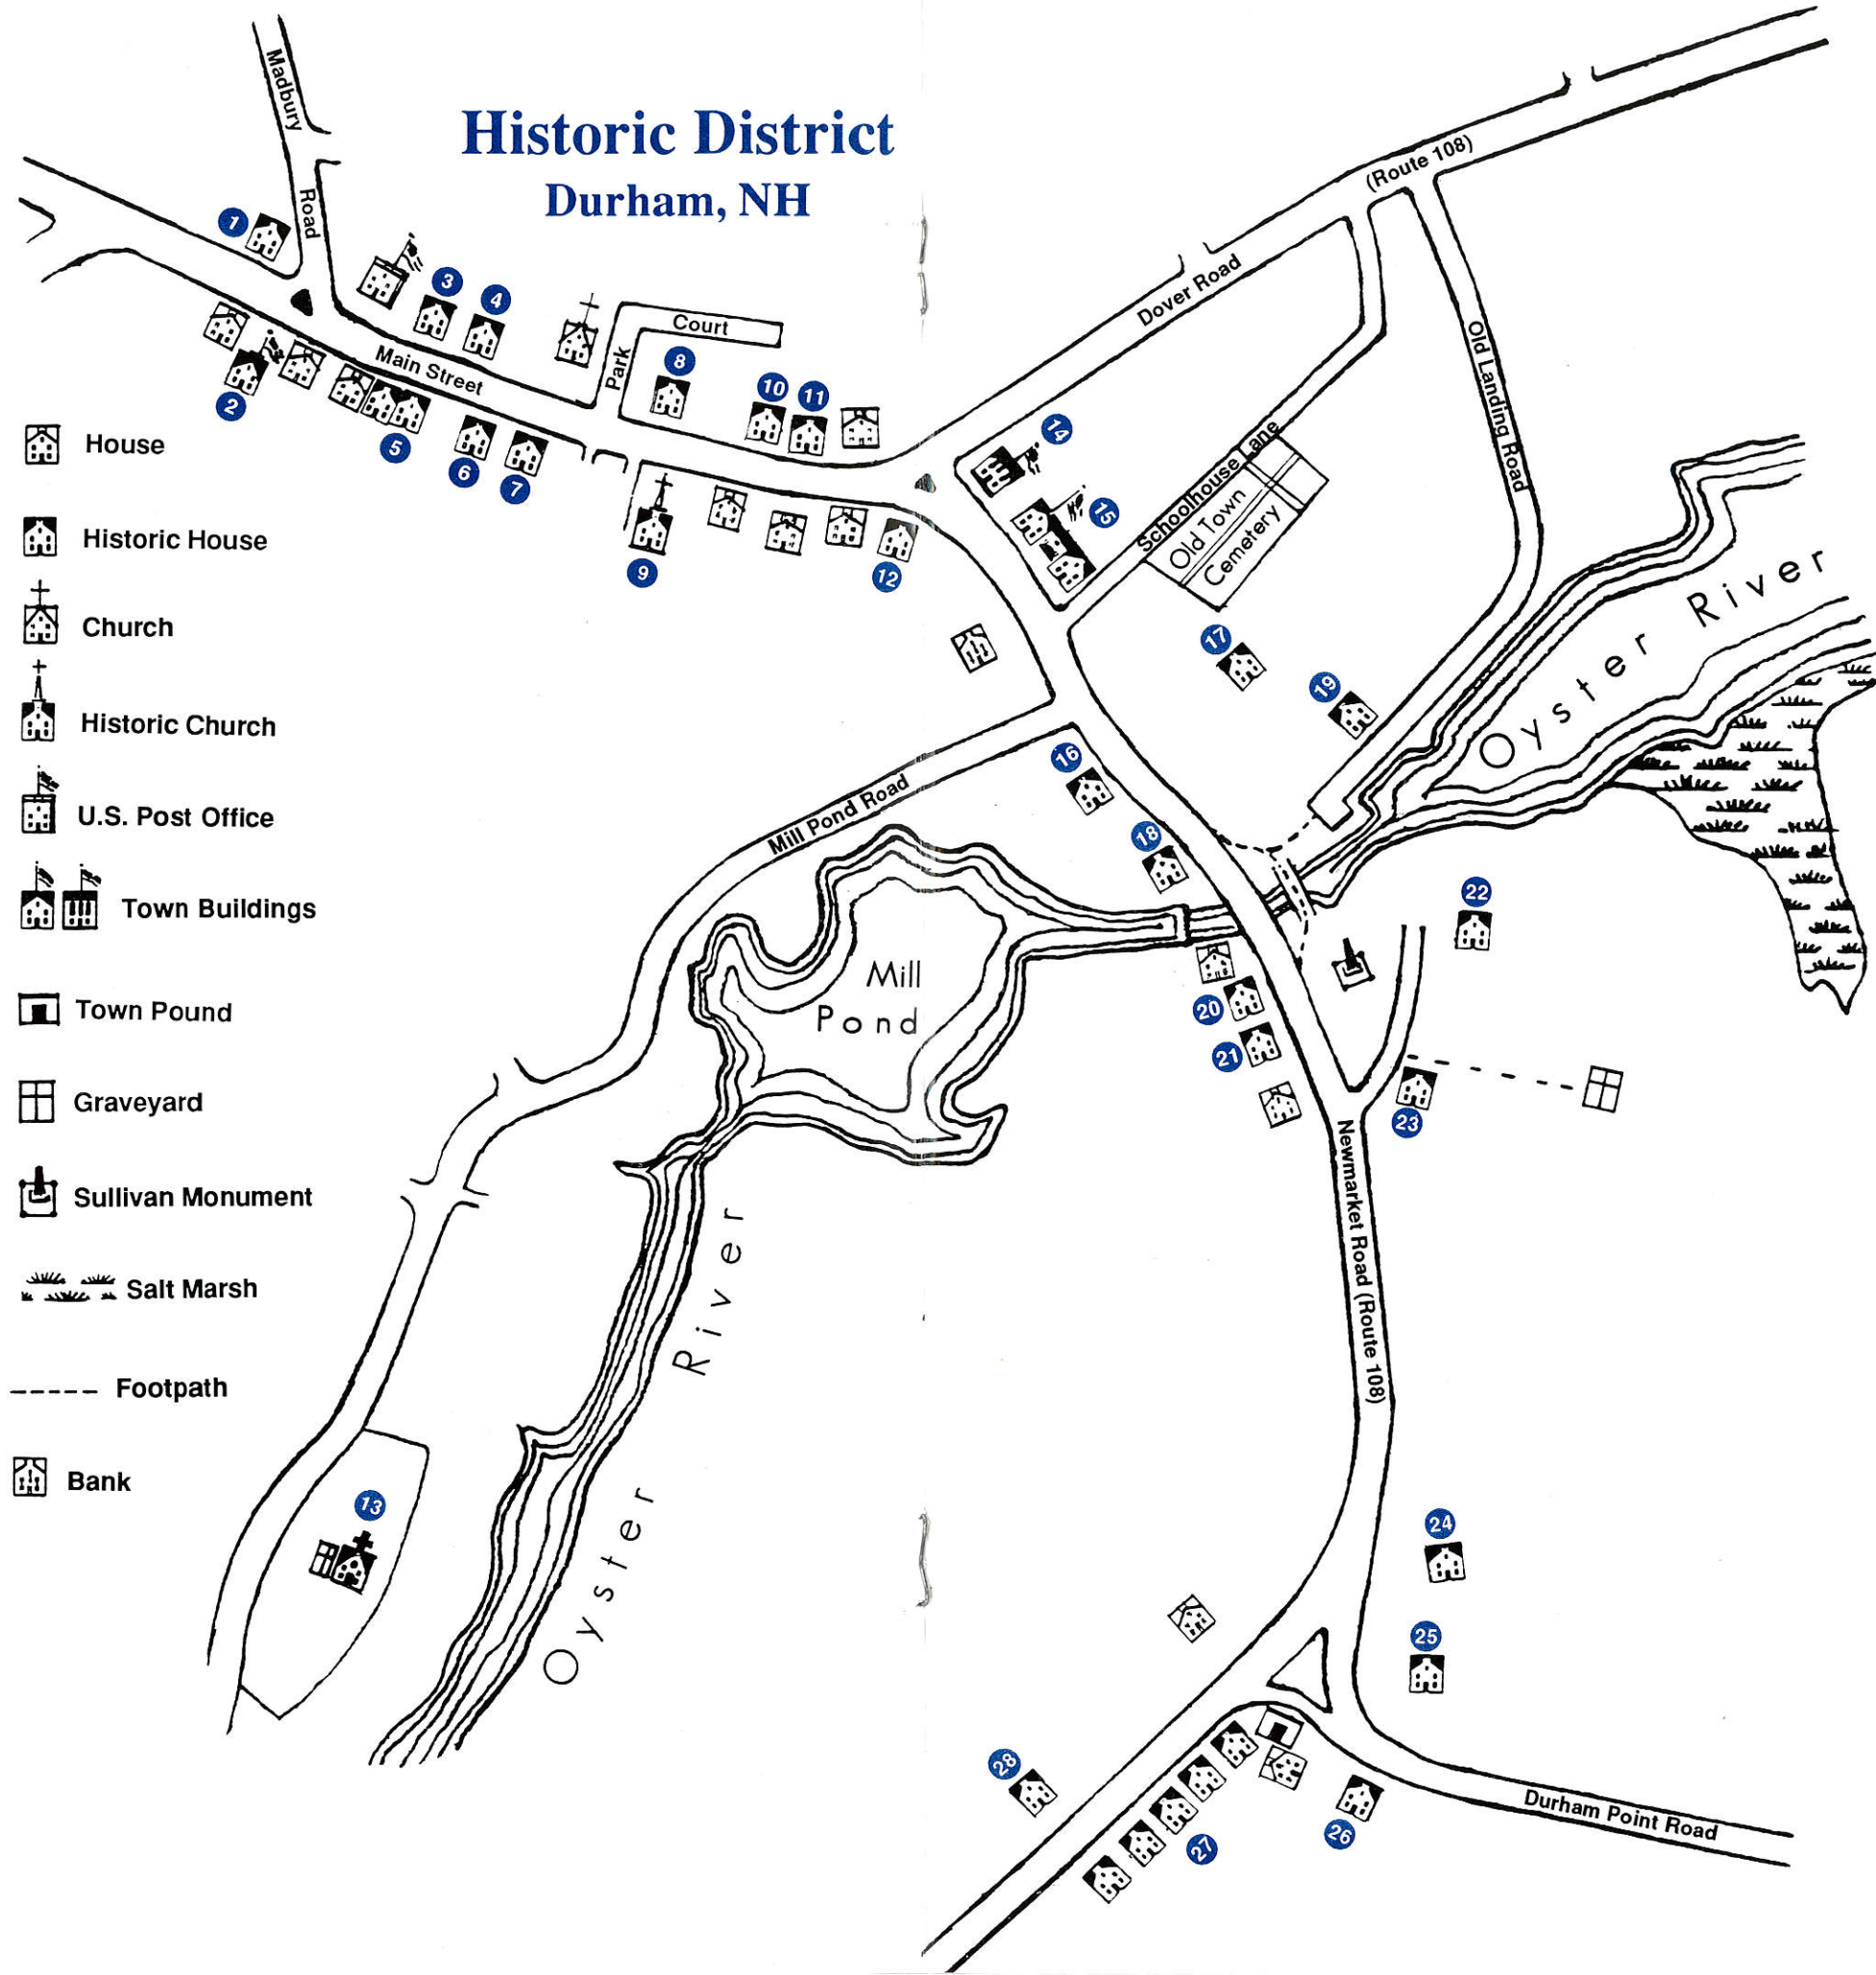

Historic District Durham, NH

- 1 Ballard House
- 2 Scammell Grange
- 3 Ebenezer Smith House
- 4 Valentine Smith House
- 5 M.P. Thompson House
- 6 23 Main Street
- 7 Red Tower
- 8 Mellen House
- 9 Community Church
- 10 Richardson Tavern
- 11 Durham Social Library
- 12 Stevens-Mathes House
- 13 Smith Chapel
- 14 Durham Town Hall

- Durham Town Offices 15
- The Parsonage 16
- Hill-Woodman-Frost 17
- Rundlett House 18
- Samuel Yeaton House 19
- Winborn Adams House 20
- James Paul House 21
- General John Sullivan 22
- John Mighell House 23
- The Ledges 24
- Heald House 25
- Willey House 26
- Broth Hill 27
- The Red School House 28