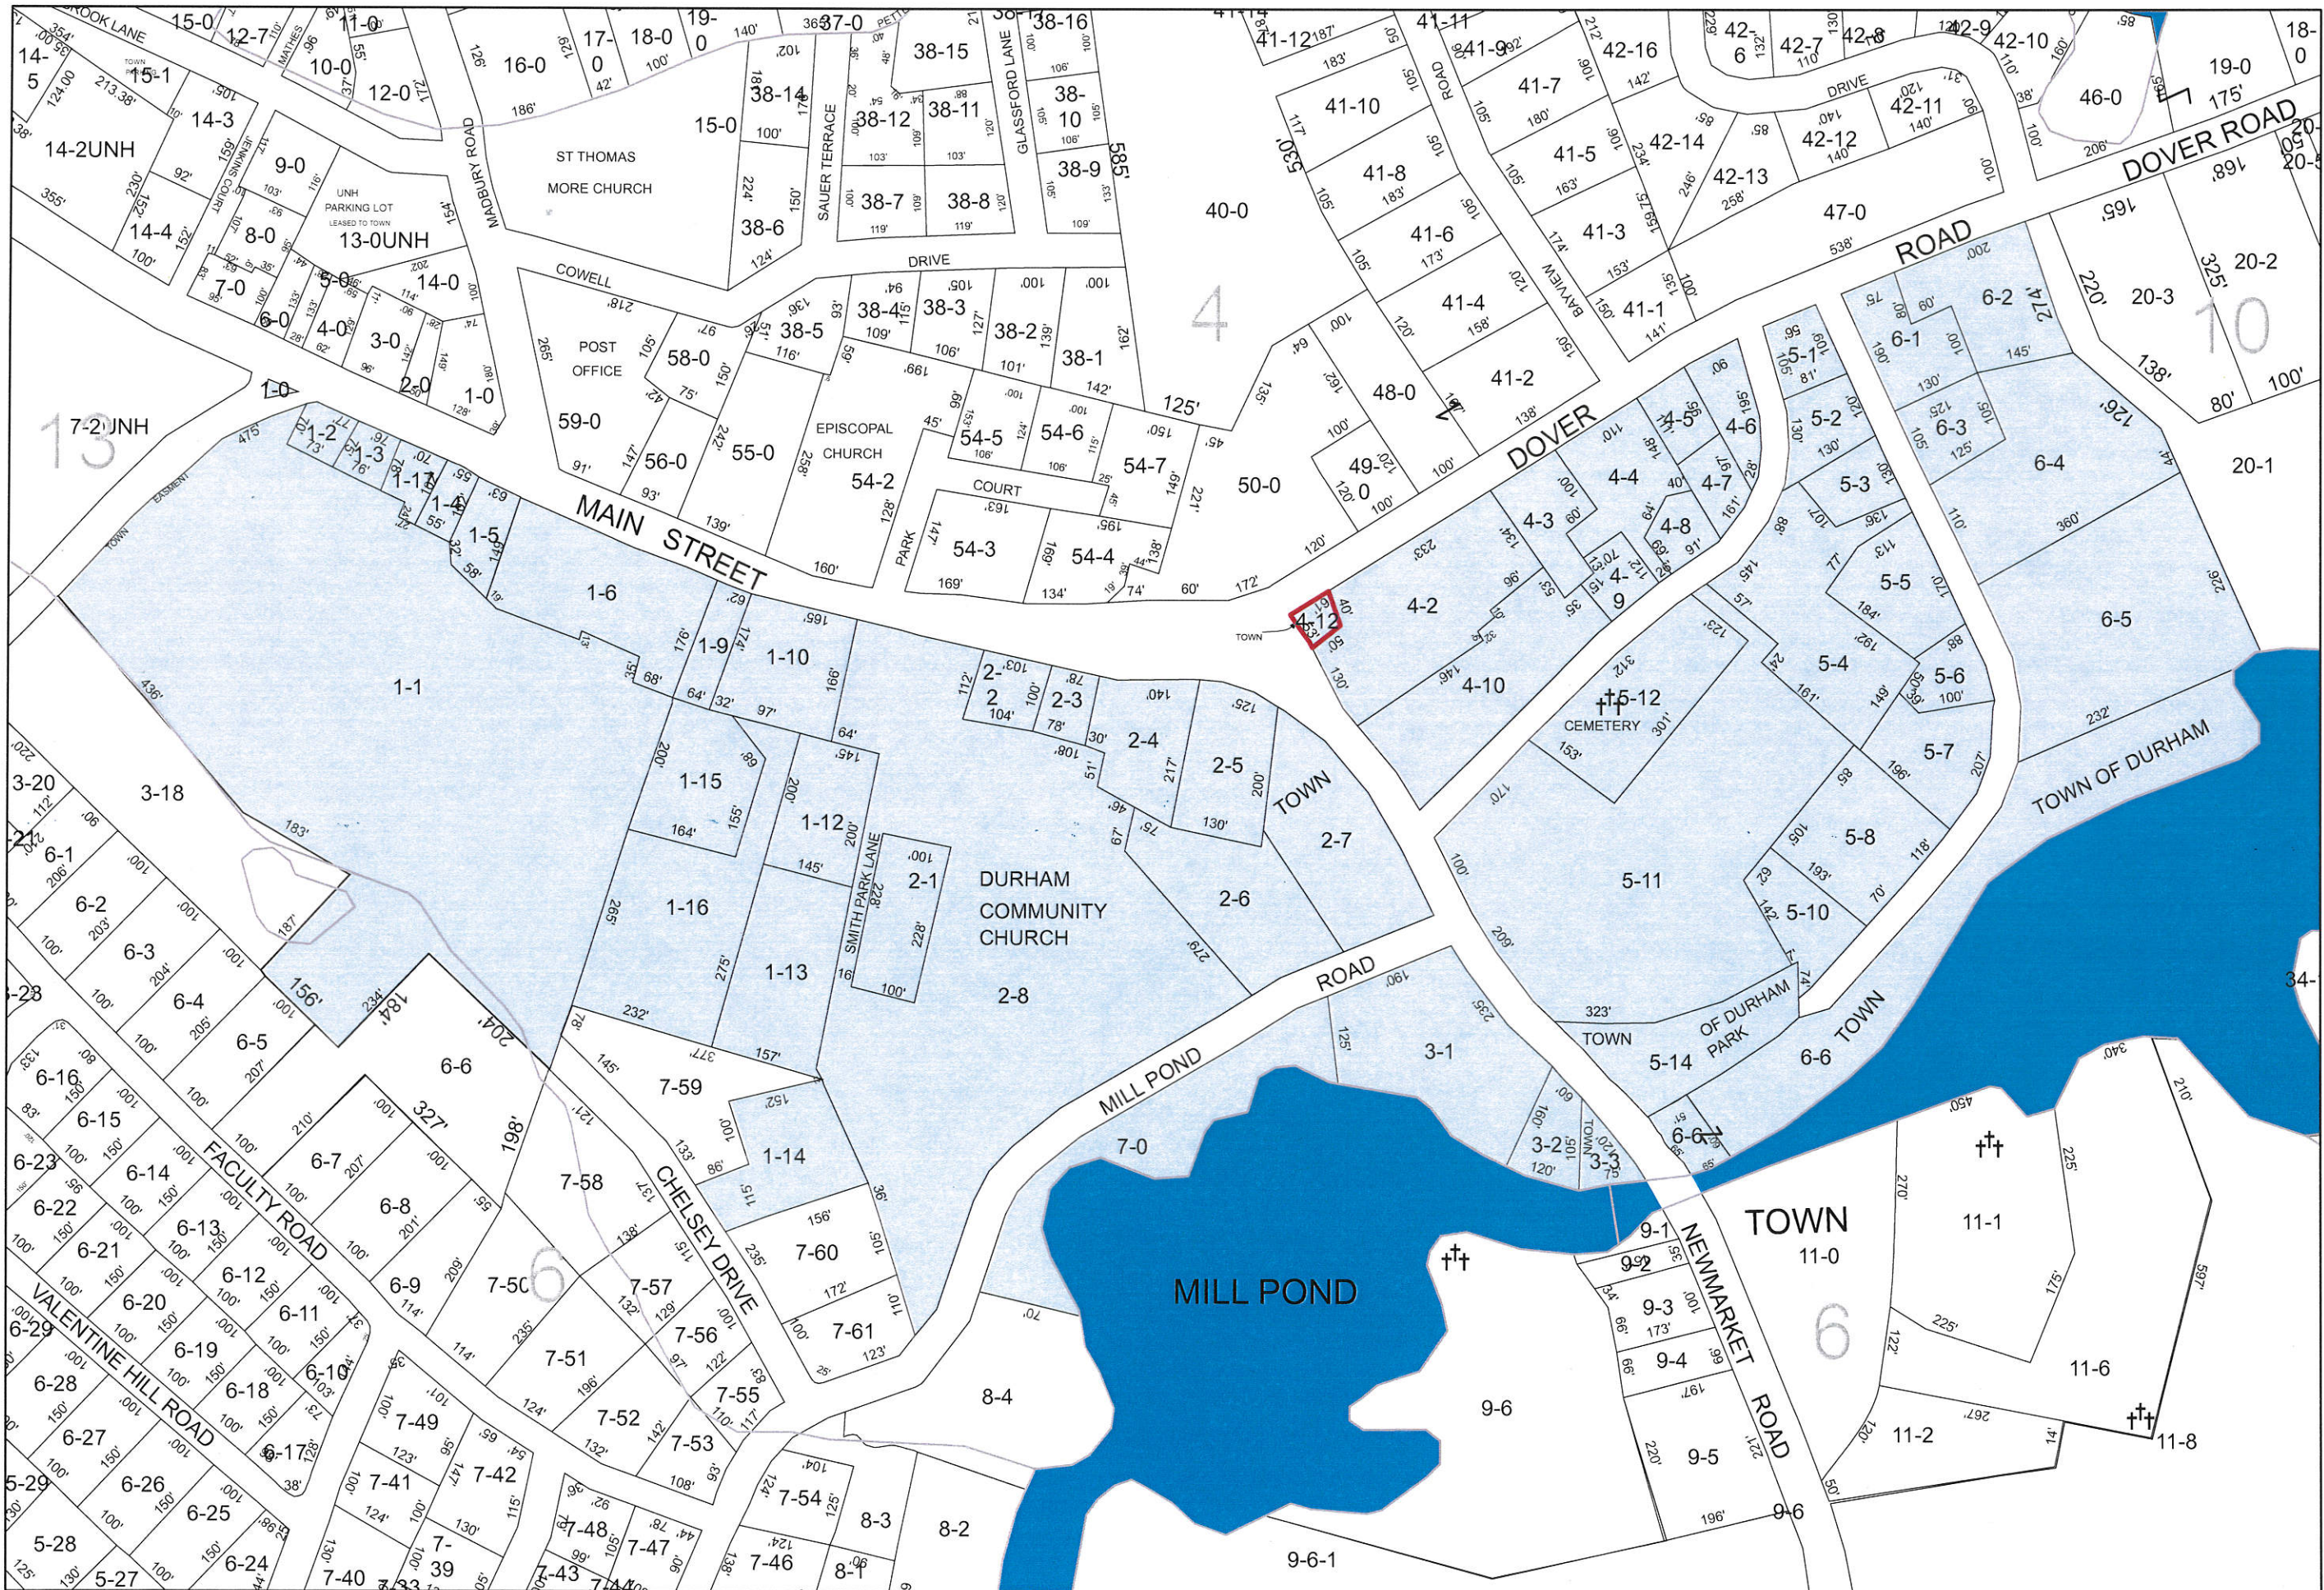

Map 5

PROPERTY MAP DURHAM NEW HAMPSHIRE

- Legend**
- Adjacent Map Sheets
 - Current Map Sheet
 - Cemetery

1 inch = 228 feet

This map was originally produced by the Strafford Regional Planning Commission in October 2004, and was updated by the Town of Durham in September 2011.

THIS MAP IS FOR ASSESSMENT PURPOSES. IT IS NOT INTENDED FOR LEGAL DESCRIPTION OR CONVEYANCE.