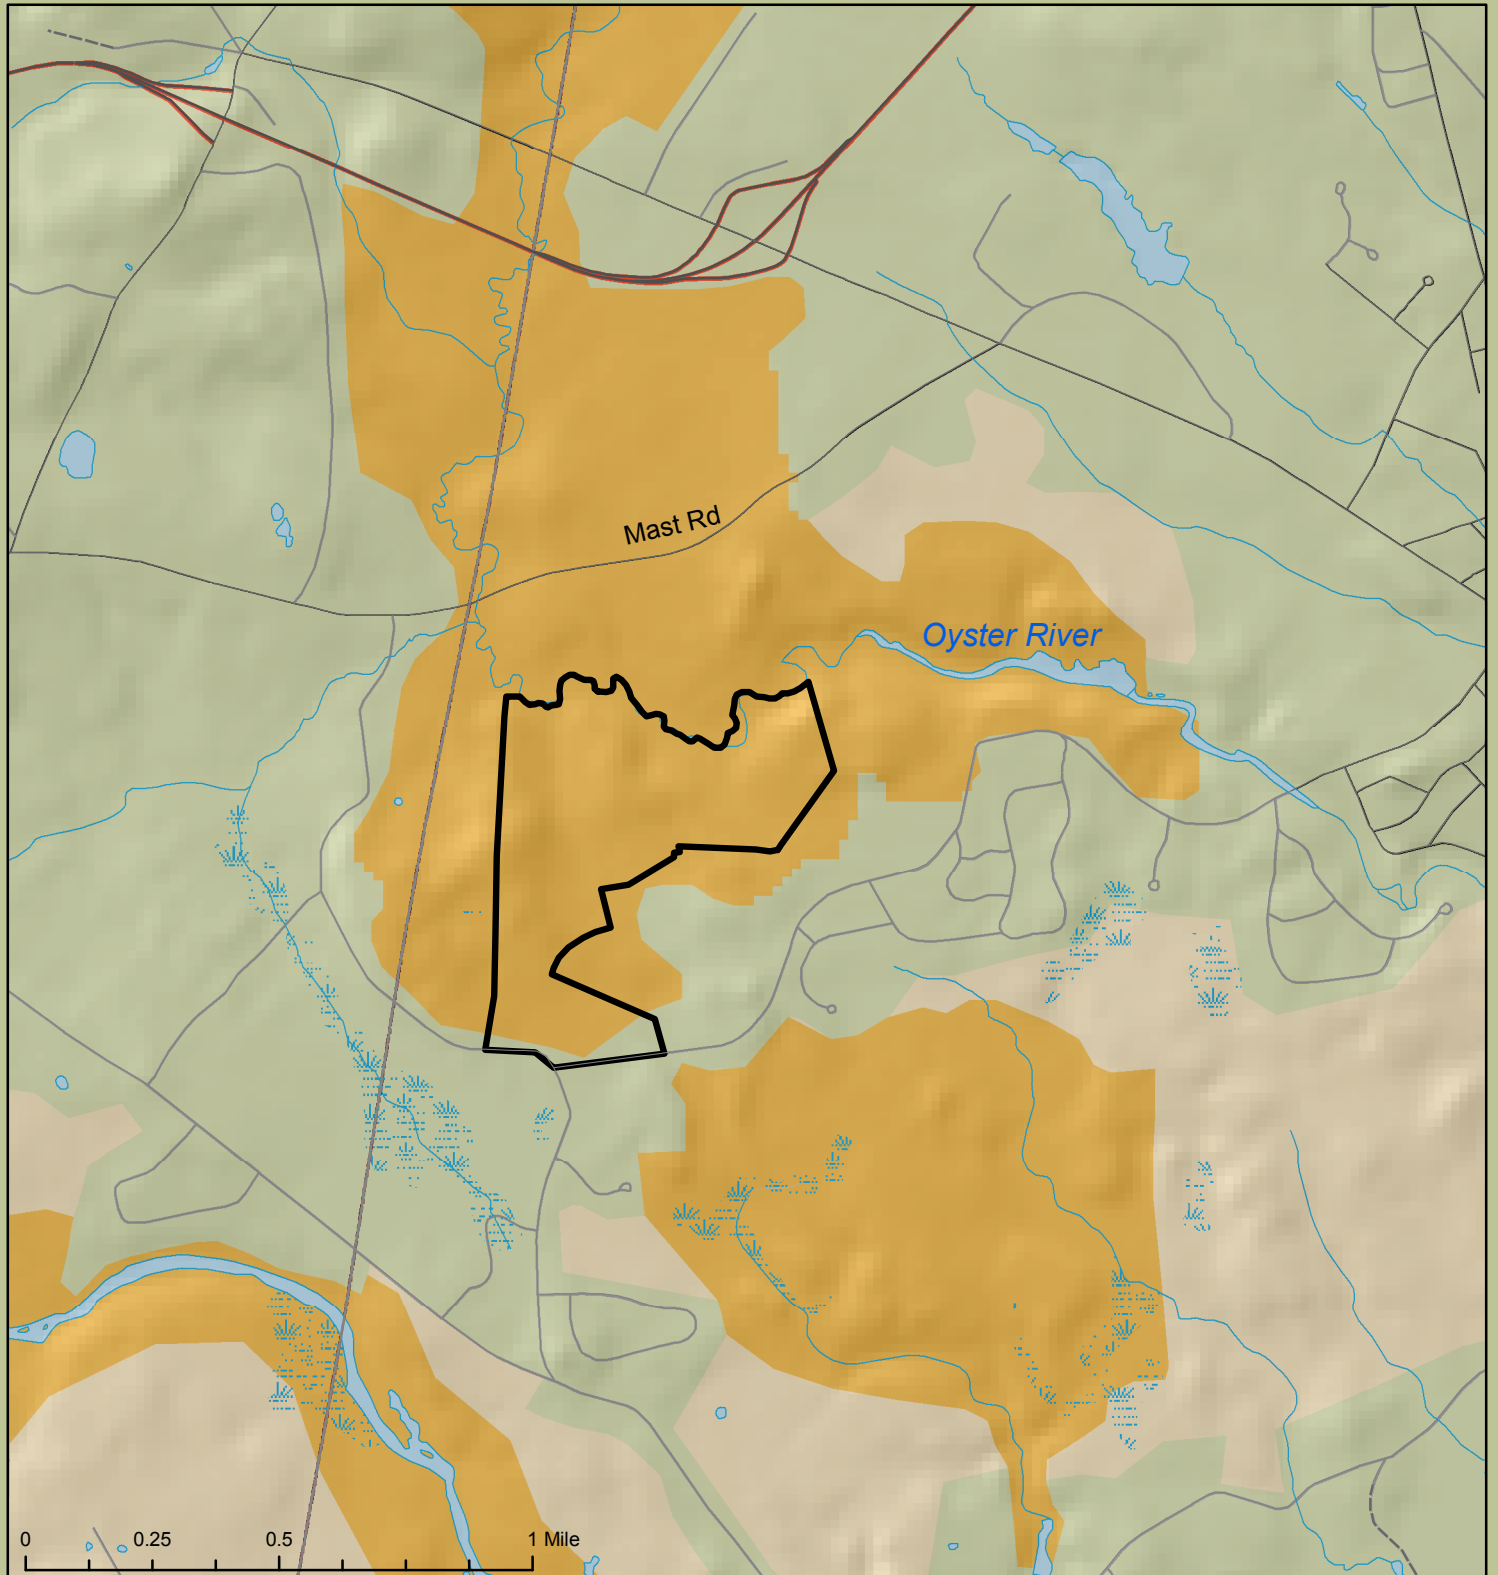

Coastal Conservation Focus Areas and Sprucewood Forest Durham, NH

 Sprucewood Forest

Conservation Focus Areas

 Core Area

 Supporting Natural Landscapes

Sprucewood Forest Property boundaries courtesy of Broken Arrow Realty and Durham tax maps. Coastal Conservation Focus Areas from the Land Conservation Plan for New Hampshire's Coastal Watersheds. Determination of focus areas incorporated large, unfragmented forest blocks, intact floodplains and riparian zones, high quality stream networks and small watersheds, irreplaceable coastal and estuarine features, significant fish and wildlife habitats, critical habitat supporting rare species and exemplary natural communities and important connectivity zones. Conservation Focus Area data courtesy of The Nature Conservancy. All other data from GRANIT. Map created by the Trust for Public Land on 3/31/10. Information on this map is provided for purposes of discussion and visualization only.