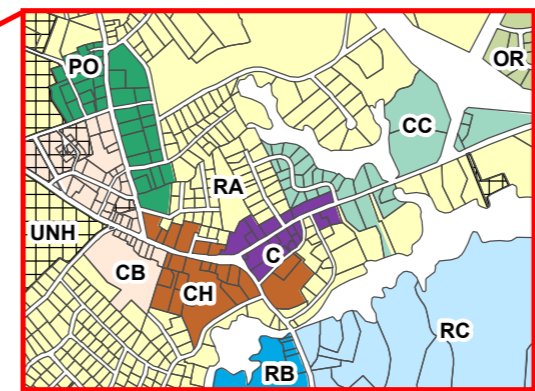

N

Zoning Map March 2012 Durham, NH

LEGEND

-  **CB - Central Business**
-  **CC - Coe's Corner**
-  **C - Courthouse**
-  **CH - Church Hill**
-  **DBP - Durham Business Park**
-  **OR - Office And Research Rte. 108**
-  **ORLI - Office And Research & Light Industry**
-  **MUDOR - Multi-Unit Dwelling/Office Research**
-  **PO - Professional Office**
-  **RA - Residence A**
-  **RB - Residence B**
-  **RC - Residence C**
-  **R - Rural**
-  **UNH - UNH Properties**

FOR PLANNING PURPOSES ONLY
THIS MAP IS NOT INTENDED TO REPRESENT LEGAL DESCRIPTION OR CONVEYANCE

Map produced by
Karen Edwards
October 2008
Updated March 2012