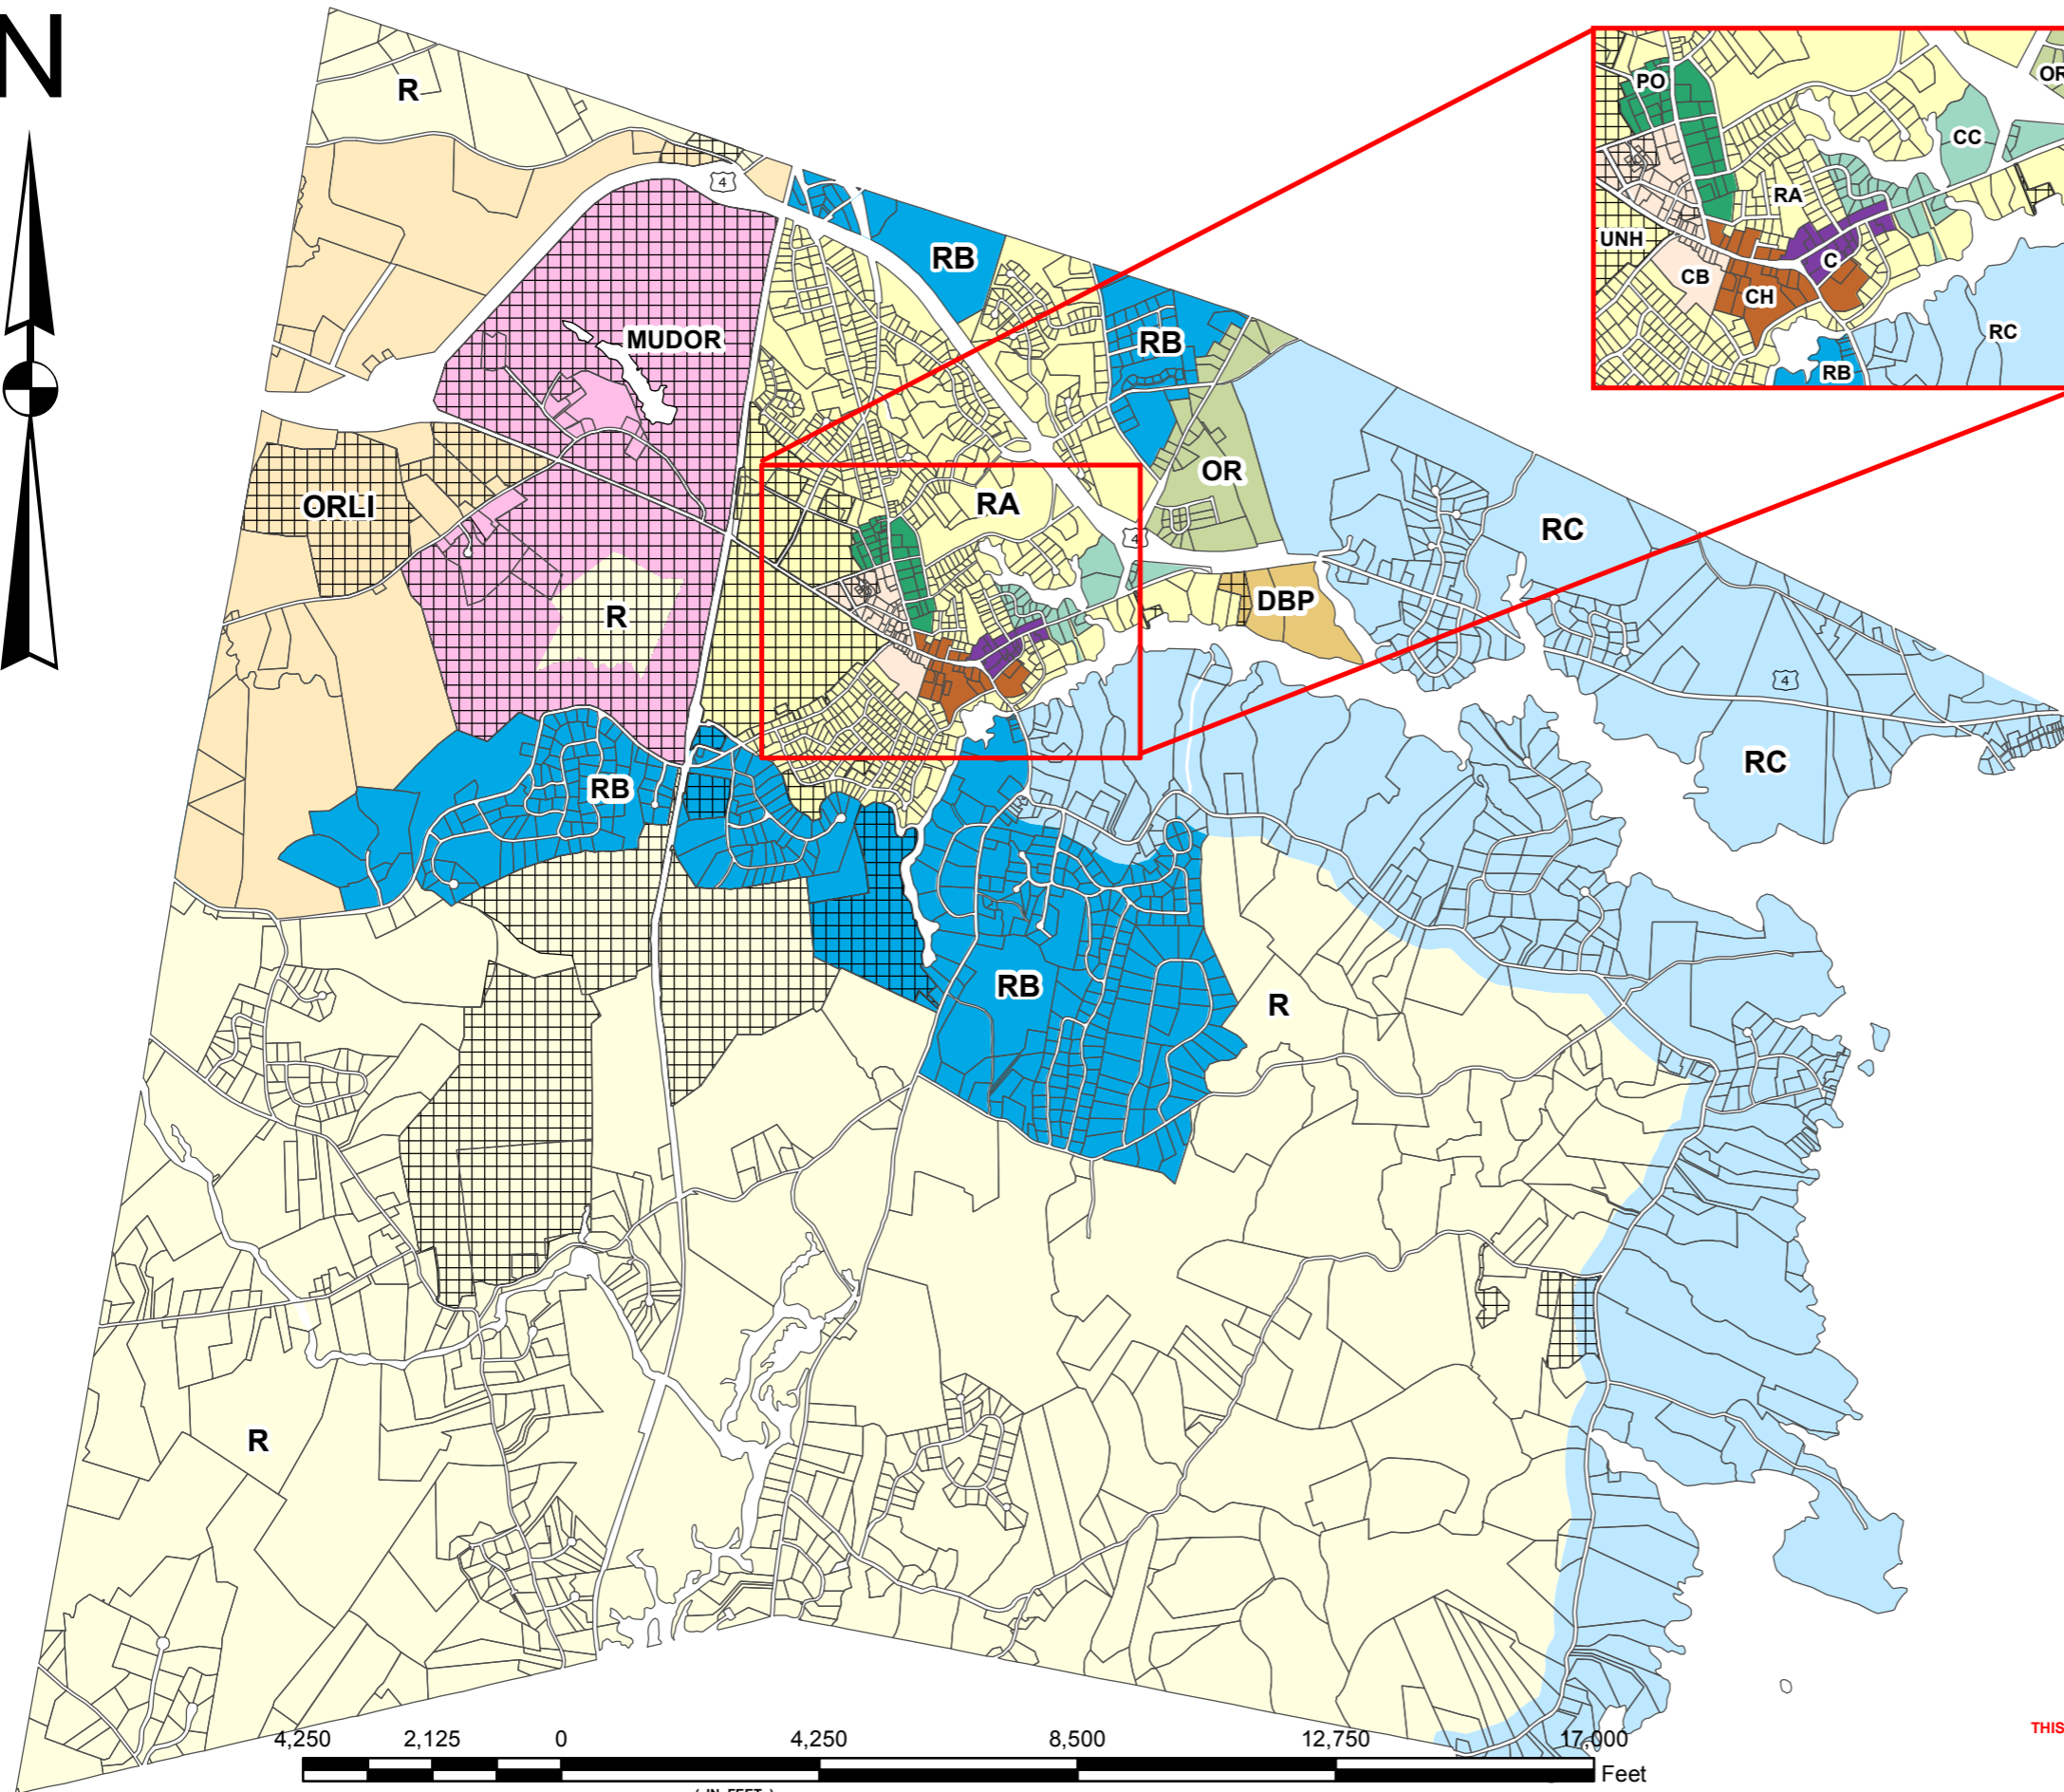

N

Zoning Map March 2012 Durham, NH

LEGEND

-  **CB - Central Business**
-  **CC - Coe's Corner**
-  **C - Courthouse**
-  **CH - Church Hill**
-  **DBP - Durham Business Park**
-  **OR - Office And Research Rte. 108**
-  **ORLI - Office And Research & Light Industry**
-  **MUDOR - Multi-Unit Dwelling/Office Research**
-  **PO - Professional Office**
-  **RA - Residence A**
-  **RB - Residence B**
-  **RC - Residence C**
-  **R - Rural**
-  **UNH - UNH Properties**

FOR PLANNING PURPOSES ONLY
THIS MAP IS NOT INTENDED TO REPRESENT LEGAL DESCRIPTION OR CONVEYANCE

Map produced by
Karen Edwards
October 2008
Updated March 2012