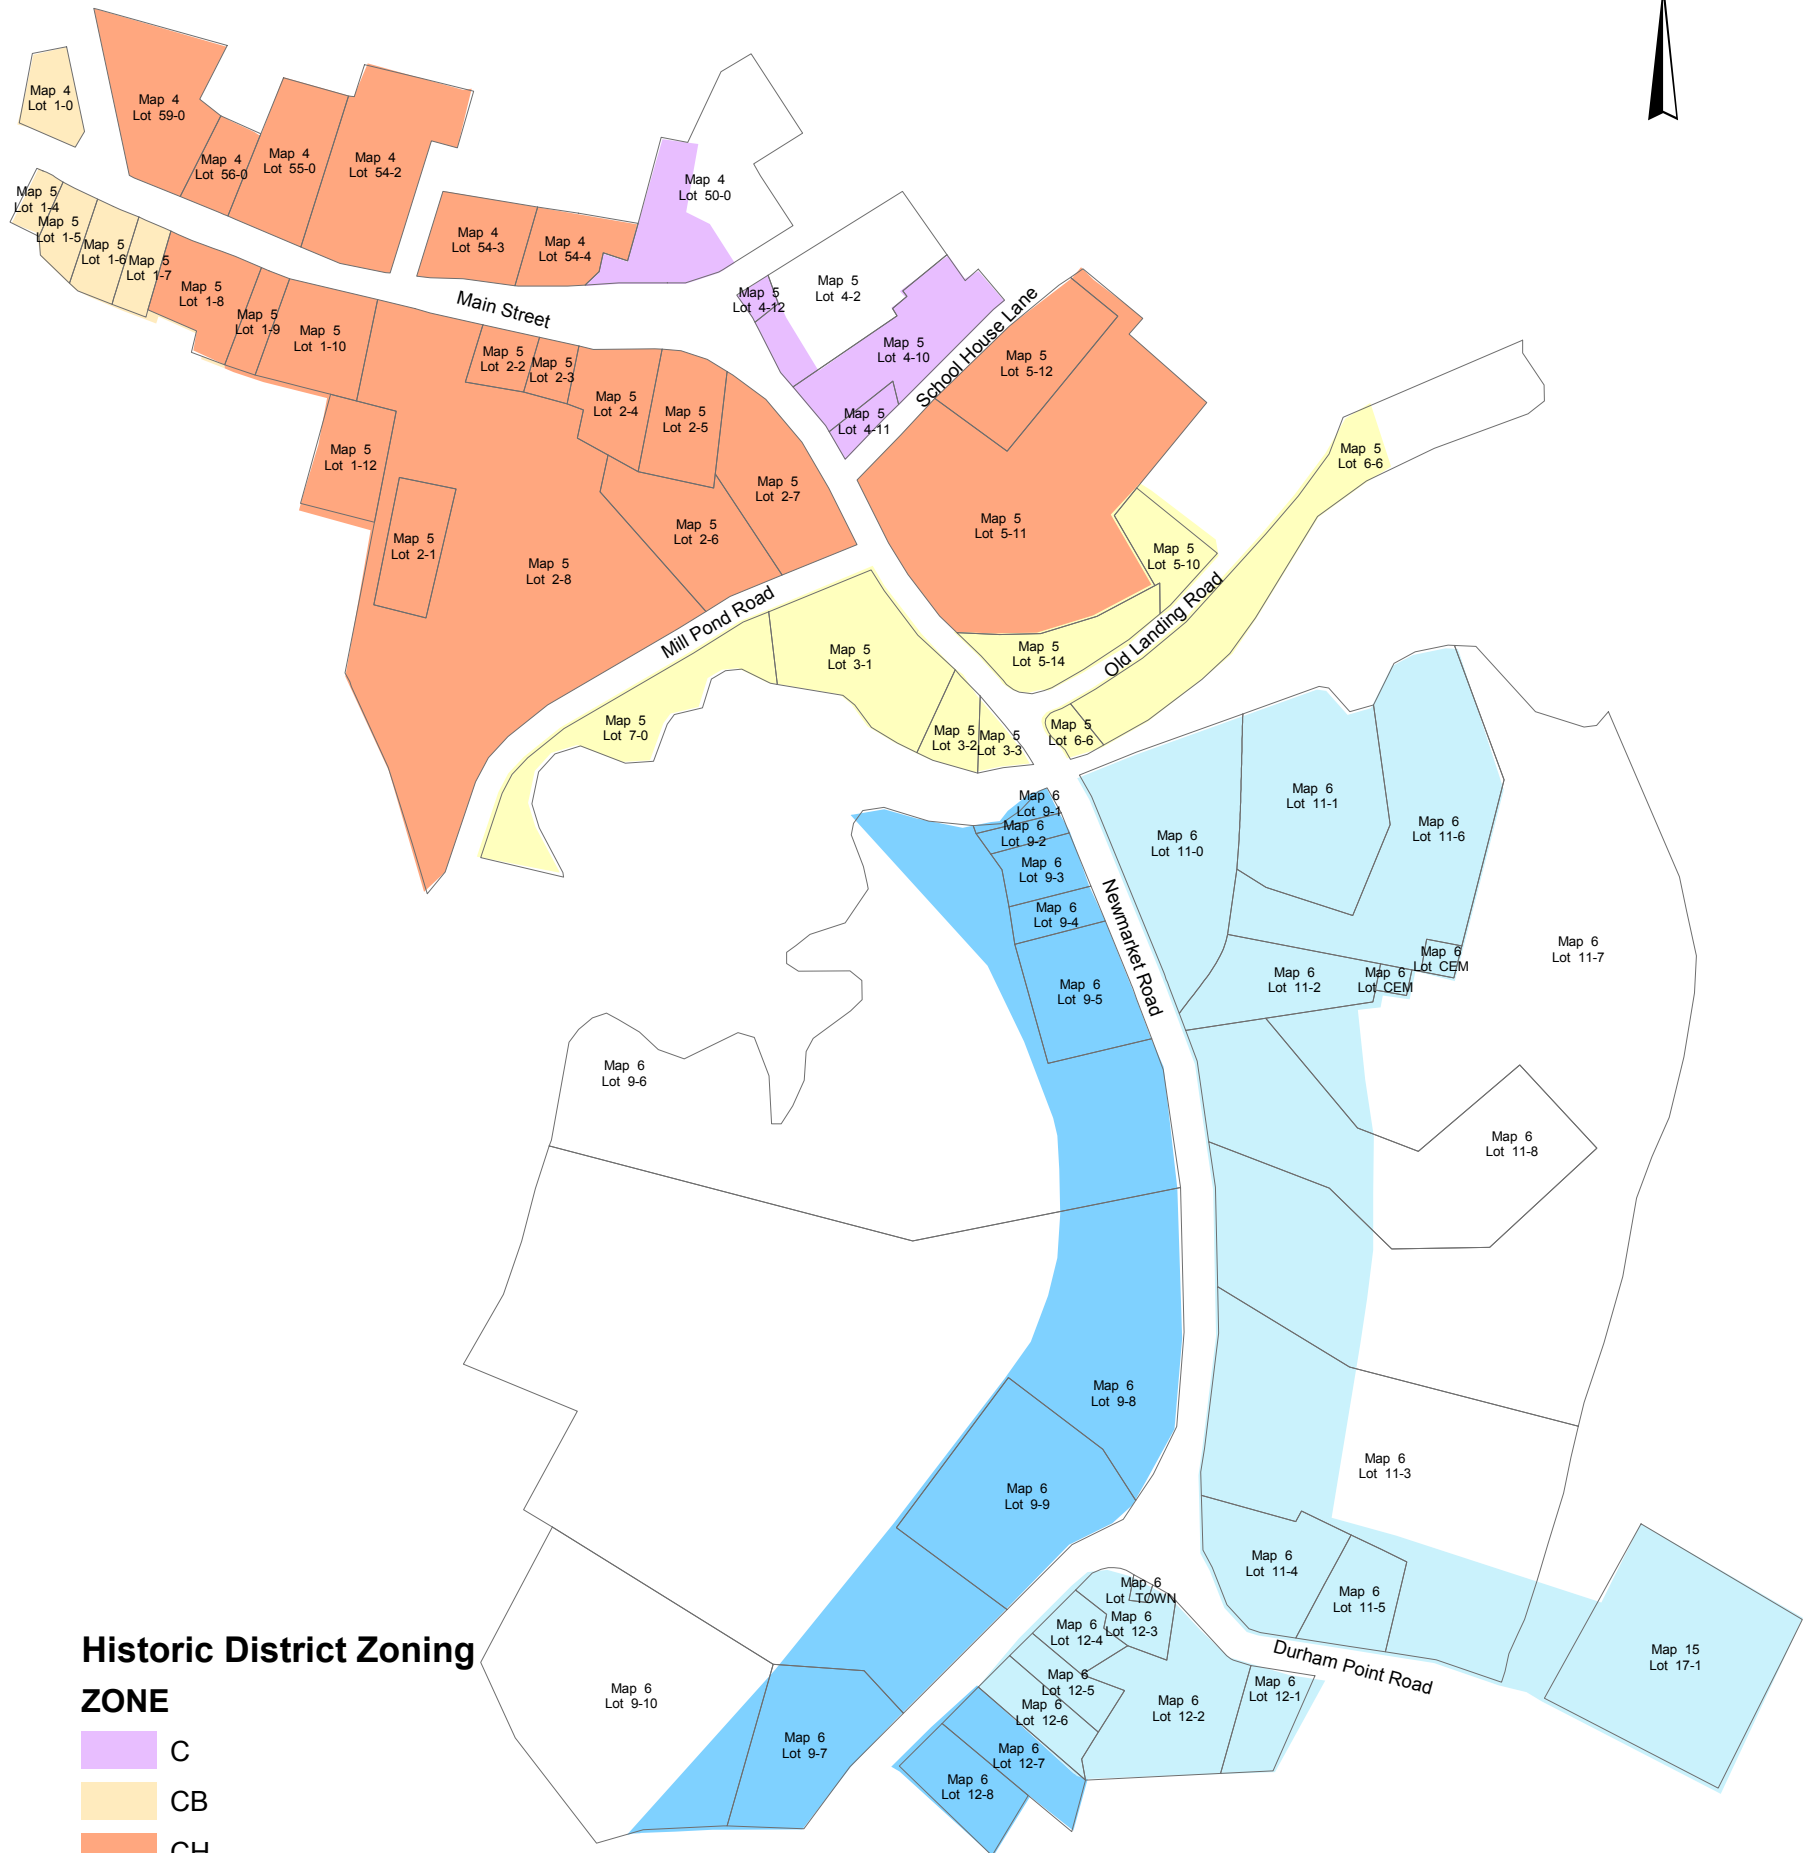

# Durham Historic District

## Historic District Zoning

### ZONE

- C
- CB
- CH
- RA
- RB
- RC

1 inch equals 0.06 miles

Map created July 2006 by the Town of Durham using ArcGIS 9.0.

THIS MAP IS FOR REFERENCE ONLY. IT IS NOT INTENDED FOR LEGAL DESCRIPTION OR CONVEYANCE.